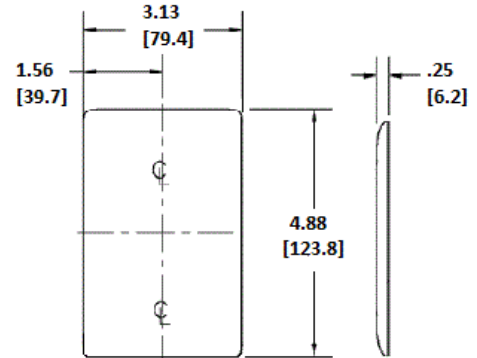

### Features

- Reinforcement ribs for extra strength
- Captive screw feature holds mounting screw in place
- High-impact, self-extinguishing nylon material
- 1-Single 1.40 in. (35.6) Diameter Opening

### Ordering Information

Description	Color	Catalog Number	UPC
1-Gang, Mid-Size, 1-Single Receptacle Opening, 1.40" (35.6) Dia. Hole	Gray	NPJ7GY	883778107849

### Specifications

Plate Material	Nylon
Plate Type	1-Gang
Plate Openings	Single Receptacle
Mounting Screws	Steel painted, slotted head
Appearance	Smooth

### Online Resources

Customer Use Drawing  
eCatalog

Dimensions in Inches (mm)

Hubbell Wiring Device-Kellems • Hubbell Incorporated (Delaware) • 40 Waterview Drive • Shelton, CT 06484

Phone (800) 288-6000 • Fax (800) 255-1031 • Specifications subject to change without notice.