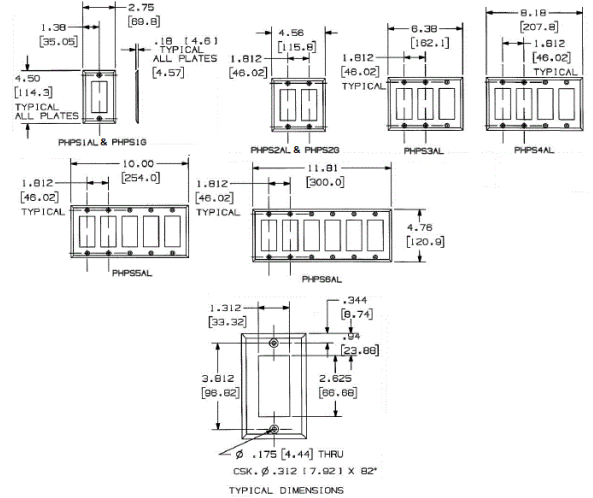

Description	Color	Catalog Number	UPC
2-Gang, 2-Decorator Openings	Almond	PHPS2AL	883778115110

Listings

UL Listed
CSA Certified

Specifications

Material	Steel
Plate Type	2-Gang
Plate Openings	Decorator
Mounting Screws	Steel painted, slotted head
Appearance	Powder coat paint

Online Resources

Customer Use Drawing
eCatalog

Dimensions in Inches (mm)

Hubbell Wiring Device-Kellems • Hubbell Incorporated (Delaware) • 40 Waterview Drive • Shelton, CT 06484

Phone (800) 288-6000 • Fax (800) 255-1031 • Specifications subject to change without notice.