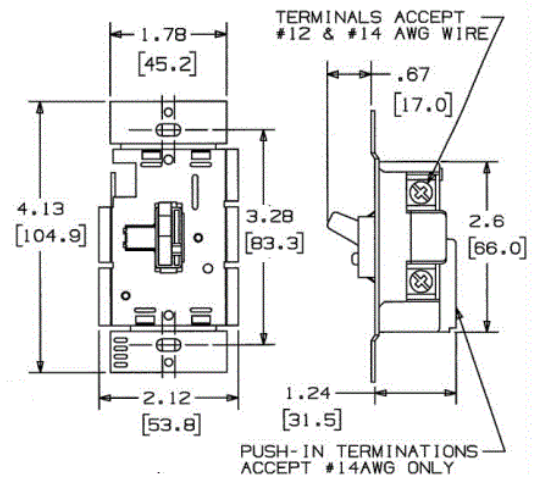

Switches and Lighting Controls

600W 120V AC

Dimmer, Toggle, Three Way

Features

- No Neutral Required
- Low End Adjustment for Fine Tuning
- Traditional Toggle Styling Available

Ordering Information

Color Ivory	UPC Number 883778116858	Catalog Number RAY603PI
-----------------------	-----------------------------------	-----------------------------------

Listings

UL Listed

Specifications

Application	Only use with Compatible Dimmable Bulbs
Construction	Metal Strap, Polycarbonate Front
Number of Gang(s)	1-Gang
Type	Incandescent

HUBBELL

Online Resources

[Customer Sales Drawings](#)
[eCatalog](#)
[Installation Instructions](#)

Dimensions in Inches (mm)

Hubbell Wiring Device-Kellems • Hubbell Incorporated (Delaware) • 40 Waterview Drive • Shelton, CT 06484

Phone (800) 288-6000 • Fax (800) 255-1031 • Specifications subject to change without notice.