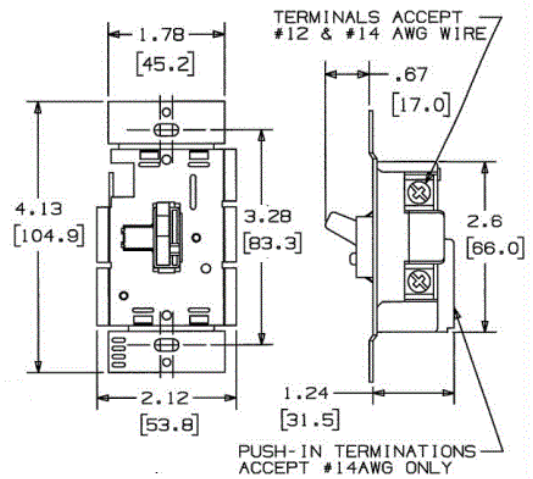

#### Ordering Information

<b>Color</b> White	<b>UPC Number</b> 883778116841	<b>Catalog Number</b> RAY603PW
-----------------------	-----------------------------------	-----------------------------------

#### Online Resources

Customer Sales Drawings  
eCatalog  
Installation Instructions

Dimensions in Inches (mm)

Hubbell Wiring Device-Kellems • Hubbell Incorporated (Delaware) • 40 Waterview Drive • Shelton, CT 06484