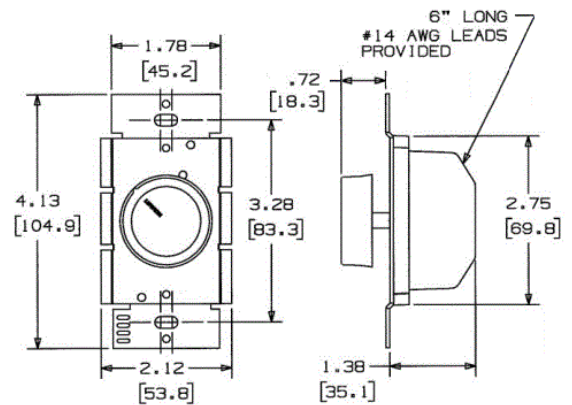

#### Online Resources

Customer Sales Drawings  
eCatalog  
Installation Instructions

Dimensions in Inches (mm)

Hubbell Wiring Device-Kellems • Hubbell Incorporated (Delaware) • 40 Waterview Drive • Shelton, CT 06484