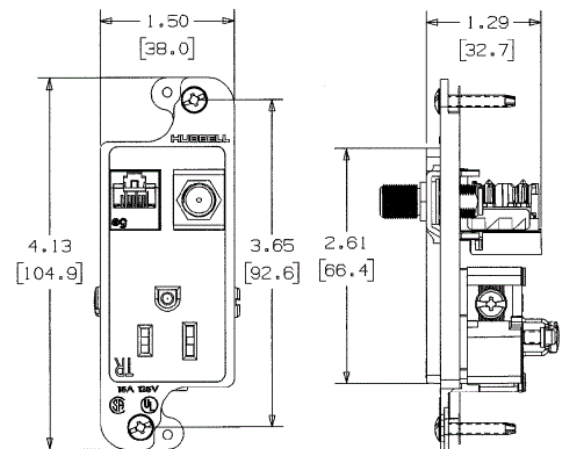

Ordering Information

Color White	UPC 883778302626	Catalog Number RJ620WTR
-----------------------	----------------------------	-----------------------------------

Listings

UL Listed

Specifications

Withstand Voltage	1000V RMS, 1414V DC
Application	Ideal for flat panels TVs
Contact	Beryllium Copper, Brass
Contact Resistance	100 Ohm
Environmental Conditions	Indoor Dry Unless Protected By Additional Means
NEMA Rating	5-20R
Temperature Rating	Per TIA

Online Resources

Customer Sales Drawings
eCatalog
Installation Instructions

Dimensions in Inches (mm)

Hubbell Wiring Device-Kellems • Hubbell Incorporated (Delaware) • 40 Waterview Drive • Shelton, CT 06484