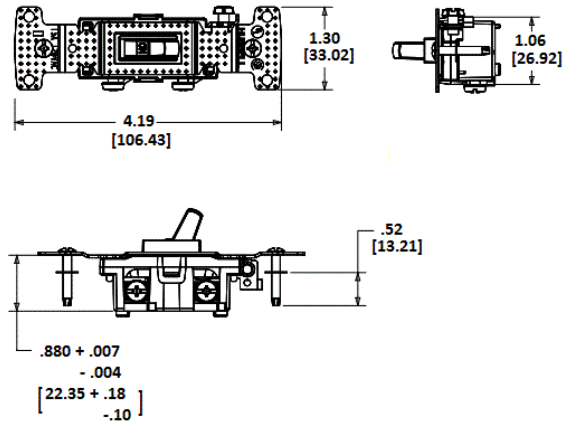

Switches and Lighting Controls

Single Pole, 15A 120V AC

Toggle Switches

Features

- Hi-visibility yellow base for easy installation
- Elongated strap for easier wall box mounting
- Tough thermoplastic with ultrasonically welded cover and base
- Residential Grade

Ordering Information

Color Ivory	UPC 883778100888	Catalog Number RS115I
-----------------------	----------------------------	---------------------------------

Listings

CSA Certified
UL Listed E3896

Specifications

Operating Temperature	Max Continuous- 60 Degrees C, Minimum- -20 Without Impact
-----------------------	--

Online Resources

Customer Sales Drawings
eCatalog

Dimensions in Inches (mm)

Hubbell Wiring Device-Kellems • Hubbell Incorporated (Delaware) • 40 Waterview Drive • Shelton, CT 06484