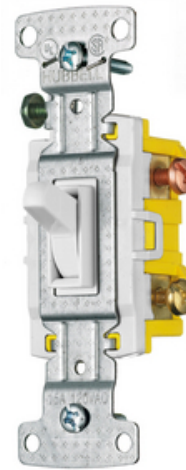

TradeSelect, Switches and Lighting Controls, Residential Grade, Toggle Switches, Three Way, 15A 120V AC, Self Grounding, White

By Bryant
Catalog # [RS315SW](#)

TradeSelect, Switches and Lighting Controls, Residential Grade, Toggle Switches, Three Way, 15A 120V AC, Self Grounding, White

Features

- Hi-visibility yellow base for easy installation
- Elongated strap for easier wall box mounting
- Tough thermoplastic with ultrasonically welded cover and base

General

Performance	<ul style="list-style-type: none">• Environmental - Operating temperatures - Maximum continuous 60°C• minimum -20°C (without impact)
UPC	883778101090

Related Products

- [RC103W - Combination Devices, Residential Grade, 1\) Single Pole Toggle, 1\) Three Way Toggle, 15A 120V AC, Self Grounding, Side Wired](#)
- [RC308WTR - Combination Devices, Residential Grade, 1\) Three Way Toggle, 1\) Single Tamper Resistant Receptacle, 15A 120V AC, Self Grounding, Side Wired](#)
- [RS115W - TradeSelect, Switches and Lighting Controls, Residential Grade, Toggle Switches, Single Pole, 15A 120V AC, White](#)
- [RS315W - TradeSelect, Switches and Lighting Controls, Residential Grade, Toggle Switches, Three Way, 15A 120V AC, White](#)
- [RS415W - TradeSelect, Switches and Lighting Controls, Residential Grade, Toggle Switches, Four Way, 15A 120V AC, White](#)