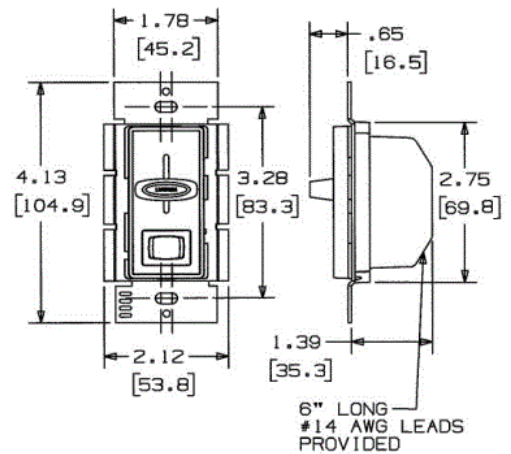

Ordering Information

Description	Color	UPC Number	Catalog Number
Preset with ON/OFF Switch	Ivory	883778116377	RS600PI

Listings

CSA Certified

Online Resources

[Customer Sales Drawings](#)
[eCatalog](#)
[Installation Instructions](#)