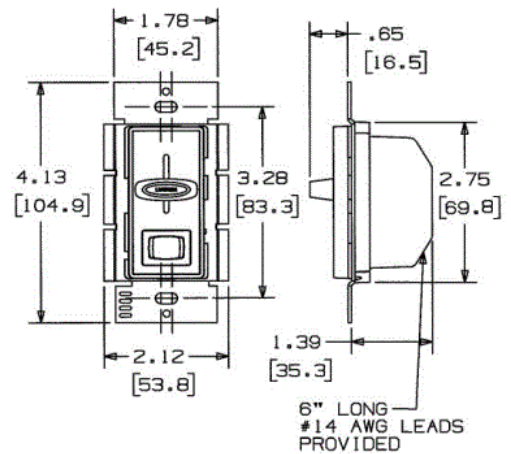

Ordering Information

Description	Color	UPC Number	Catalog Number
Preset with ON/OFF Switch	Light Almond	883778116438	RS603PLA

Listings

CSA Certified

Online Resources

- Customer Sales Drawings
- eCatalog
- Installation Instructions