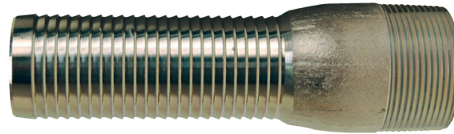

## NPSM Female Coupling

pin lug nut

KLW leather gaskets standard

hex nut

PTFE gaskets standard

Size	Shank Length	Plated Steel Shank with Brass Pin Lug Nut		Plated Steel Shank with Iron Pin Lug Nut		316 Stainless Shank with Iron Pin Lug Nut		316 Stainless Shank with Stainless Hex Nut	
		Part #	Price/E	Part #	Price/E	Part #	Price/E	Part #	Price/E
1 1/4"	4 1/8"	<b>SD15</b>	\$44.75	<b>SDMP15</b>	\$44.35	---	---	---	---
1 1/2"	4 1/8"	<b>SD20</b>	47.20	<b>SDMP20</b>	46.10	---	---	<b>RSHR20</b> <sup>1</sup>	\$126.00
2"	5"	<b>SD25</b>	58.35	<b>SDMP25</b>	57.20	<b>RSDM25</b>	\$116.00	<b>RSDR25</b> <sup>1</sup>	157.00
2 1/2"	5"	<b>SD30</b>	86.50	<b>SDMP30</b>	82.00	---	---	---	---
3"	5"	<b>SD35</b>	85.45	<b>SDMP35</b>	81.10	<b>RSDM35</b>	158.00	---	---
4"	5"	<b>SD40</b>	124.00	<b>SDMP40</b>	123.00	---	---	---	---

<sup>1</sup> hex nut design

G

## NPT Male Couplings

Size	Shank Length	Plated Steel		316 Stainless	
		Part #	Price/E	Part #	Price/E
1 1/4"	4-3/8"	<b>SK16</b>	\$19.25	---	---
1 1/2"	4-5/32"	<b>SK21</b>	22.80	---	---
2"	5-5/16"	<b>SK26</b>	27.55	<b>RSK26</b>	\$80.00
2 1/2"	5-5/16"	<b>SK31</b>	47.90	---	---
3"	5-1/2"	<b>SK36</b>	51.45	<b>RSK36</b>	148.00
4"	5-1/2"	<b>SK46</b>	72.30	---	---

- All Super King long shank couplings will accept 3 band clamps.
- Replacement FKM (KVV) gaskets are available on page 302. PTFE gaskets are available on page 762.