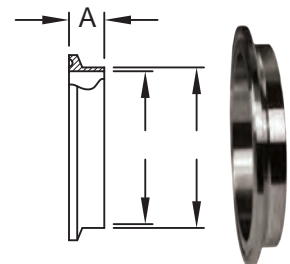

## Bolted Clamp - 13MHPV400

Pipe Size	Service pressure rating @ 70°F <sup>1</sup>	Dimension A	304 Stainless Steel	
			Part #	Price/E
4"	<b>400</b>	5.187"	<b>13MHPV400</b>	<b>\$89.50</b>

<sup>1</sup> nut tightened to 20 ft. lbs. of torque

## Pipe Size Ferrules

## Schedule 5S Short Weld Ferrules - 14WMV

Pipe Size	Dimensions			316L Stainless Steel	
	A	B	C	Part #	Price/E
1"	.500"	1.185"	1.315"	<b>14WMV-R100</b>	<b>\$32.35</b>
1½"	.500"	1.770"	1.900"	<b>14WMV-R150</b>	<b>43.95</b>
2"	.500"	2.245"	2.375"	<b>14WMV-R200</b>	<b>64.80</b>
2½"	.500"	2.709"	2.875"	<b>14WMV-R250</b>	<b>83.60</b>
3"	.500"	3.334"	3.500"	<b>14WMV-R300</b>	<b>104.95</b>
4"	.625"	4.334"	4.500"	<b>14WMV-R400</b>	<b>175.95</b>
6"	.875"	6.407"	6.625"	<b>14WMV-R600</b>	<b>203.25</b>

## Schedule 10S Short Weld Ferrules - 14WMX

Pipe Size	Dimensions			316L Stainless Steel	
	A	B	C	Part #	Price/E
1"	.500"	1.097"	1.315"	<b>14WMX-R100</b>	<b>\$32.35</b>
1½"	.500"	1.682"	1.900"	<b>14WMX-R150</b>	<b>43.95</b>
2"	.500"	2.157"	2.375"	<b>14WMX-R200</b>	<b>64.80</b>
2½"	.500"	2.635"	2.875"	<b>14WMX-R250</b>	<b>83.60</b>
3"	.500"	3.260"	3.500"	<b>14WMX-R300</b>	<b>104.95</b>
4"	.625"	4.260"	4.500"	<b>14WMX-R400</b>	<b>175.95</b>