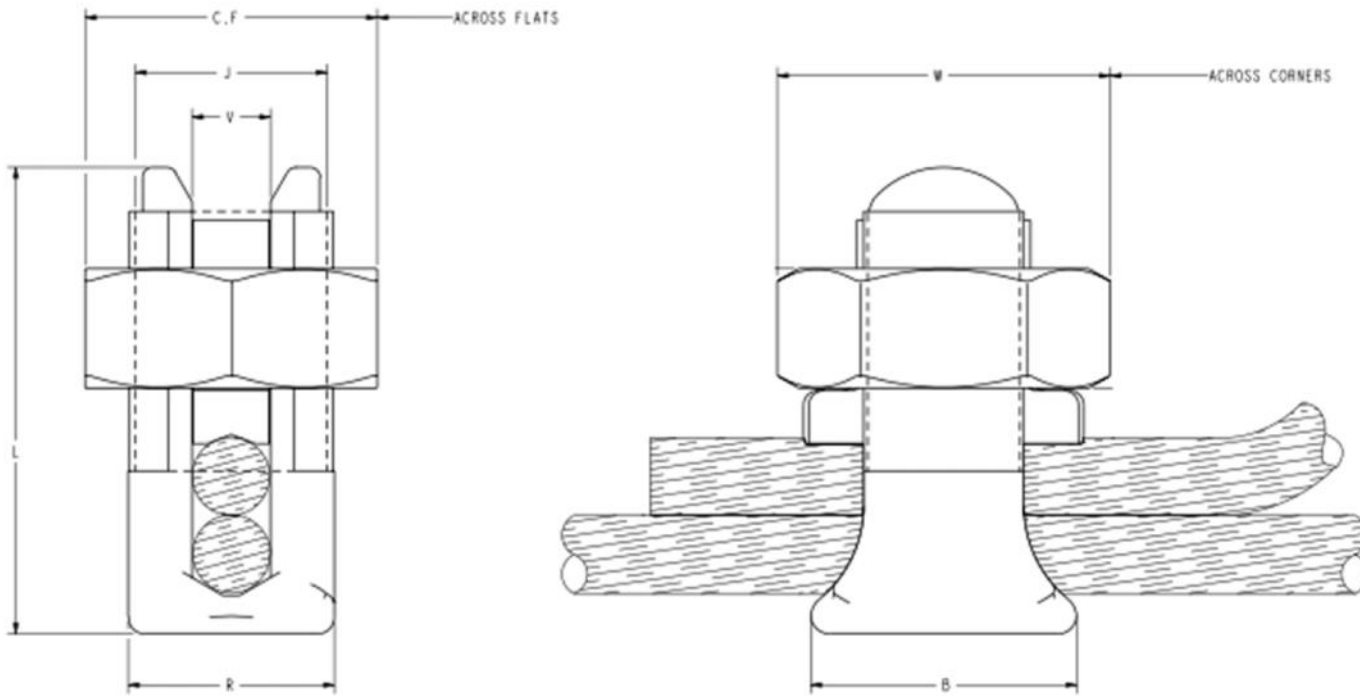

All Purpose Type Split Bolts - N-750SP

Drawn - SD								
Approved - KM								
Material - Copper / Finish: Tin Plated								
Title - All Purpose Type Split Bolts								
								
Item	Wire Range	B	C.F	J	L	R	V	W
N-750SP	750-250 MCM	1.750	2.310	1 7/8	3.510	1.940	1.020	2.620