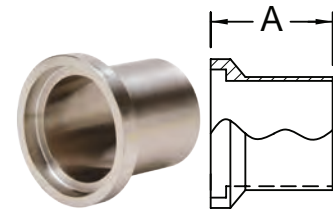

Tube OD	Dimension A	304 Stainless Steel		316L Stainless Steel	
		Part #	Price/E	Part #	Price/E
1"	1.750"	15WLI-G100	$40.95	15WLI-R100	$131.80
1½"	2.031"	15WLI-G150	40.95	15WLI-R150	131.80
2"	2.312"	15WLI-G200	48.15	15WLI-R200	210.05
2½"	2.500"	15WLI-G250	71.55	15WLI-R250	341.90
3"	2.688"	15WLI-G300	98.80	15WLI-R300	452.05
4"	3.000"	15WLI-G400	135.50	15WLI-R400	567.30
6"	3.000"	---	---	15WLI-R600	1631.70

Q-line Ferrules

Q-line Weld Ferrules - 14WQ