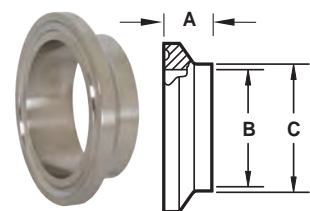

Tube OD	Dimensions			304 Stainless Steel	
	A	B	C	Part #	Price/E
1"	.531"	.870"	1.000"	14WQ-G100	$51.85
1½"	.563"	1.370"	1.500"	14WQ-G150	38.30
2"	.813"	1.870"	2.000"	14WQ-G200	71.45
2½"	.938"	2.370"	2.500"	14WQ-G250	94.05
3"	.938"	2.870"	3.000"	14WQ-G300	163.20
4"	1.000"	3.834"	4.000"	14WQ-G400	324.95