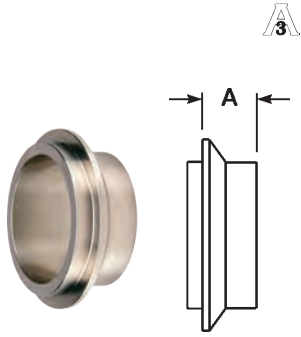

I-Line Ferrules

Male I-Line Short Weld Ferrules - 14WI

| Tube OD | Dimension A | 304 Stainless Steel | | 316L Stainless Steel | |
|---------|-------------|---------------------|----------------|----------------------|----------------|
| | | Part # | Price/E | Part # | Price/E |
| 1" | .600" | 14WI-G100 | \$13.70 | 14WI-R100 | \$20.20 |
| 1½" | .765" | 14WI-G150 | 14.80 | 14WI-R150 | 20.95 |
| 2" | .790" | 14WI-G200 | 22.60 | 14WI-R200 | 30.30 |
| 2½" | .848" | 14WI-G250 | 31.55 | 14WI-R250 | 42.75 |
| 3" | .906" | 14WI-G300 | 41.60 | 14WI-R300 | 65.85 |
| 4" | 1.031" | 14WI-G400 | 70.60 | 14WI-R400 | 95.65 |
| 6" | .940" | --- | --- | 14WI-R600 | 346.40 |
| 8" | .940" | --- | --- | 14WI-R800 | 551.25 |

Male I-line Long Weld Ferrules - 14WLI

| Tube OD | Dimension A | 304 Stainless Steel | | 316L Stainless Steel | |
|---------|-------------|---------------------|----------------|----------------------|-----------------|
| | | Part # | Price/E | Part # | Price/E |
| 1" | 1.562" | 14WLI-G100 | \$43.65 | 14WLI-R100 | \$134.30 |
| 1½" | 1.843" | 14WLI-G150 | 43.70 | 14WLI-R150 | 139.70 |
| 2" | 2.062" | 14WLI-G200 | 51.45 | 14WLI-R200 | 160.85 |
| 2½" | 2.188" | 14WLI-G250 | 76.35 | 14WLI-R250 | 214.10 |
| 3" | 2.375" | 14WLI-G300 | 99.25 | 14WLI-R300 | 322.50 |
| 4" | 2.688" | 14WLI-G400 | 144.65 | 14WLI-R400 | POR |
| 6" | 2.688" | --- | --- | 14WLI-R600 | 1810.30 |