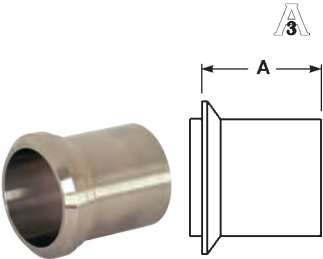

I-Line Ferrules

Male I-Line Short Weld Ferrules - 14WI

| Tube OD | Dimension A | 304 Stainless Steel | | 316L Stainless Steel | |
|---------|-------------|---------------------|----------------|----------------------|----------------|
| | | Part # | Price/E | Part # | Price/E |
| 1" | .600" | 14WI-G100 | \$13.70 | 14WI-R100 | \$20.20 |
| 1½" | .765" | 14WI-G150 | 14.80 | 14WI-R150 | 20.95 |
| 2" | .790" | 14WI-G200 | 22.60 | 14WI-R200 | 30.30 |
| 2½" | .848" | 14WI-G250 | 31.55 | 14WI-R250 | 42.75 |
| 3" | .906" | 14WI-G300 | 41.60 | 14WI-R300 | 65.85 |
| 4" | 1.031" | 14WI-G400 | 70.60 | 14WI-R400 | 95.65 |
| 6" | .940" | --- | --- | 14WI-R600 | 346.40 |
| 8" | .940" | --- | --- | 14WI-R800 | 551.25 |

Male I-line Long Weld Ferrules - 14WLI

| Tube OD | Dimension A | 304 Stainless Steel | | 316L Stainless Steel | |
|---------|-------------|---------------------|----------------|----------------------|-----------------|
| | | Part # | Price/E | Part # | Price/E |
| 1" | 1.562" | 14WLI-G100 | \$43.65 | 14WLI-R100 | \$134.30 |
| 1½" | 1.843" | 14WLI-G150 | 43.70 | 14WLI-R150 | 139.70 |
| 2" | 2.062" | 14WLI-G200 | 51.45 | 14WLI-R200 | 160.85 |
| 2½" | 2.188" | 14WLI-G250 | 76.35 | 14WLI-R250 | 214.10 |
| 3" | 2.375" | 14WLI-G300 | 99.25 | 14WLI-R300 | 322.50 |
| 4" | 2.688" | 14WLI-G400 | 144.65 | 14WLI-R400 | POR |
| 6" | 2.688" | --- | --- | 14WLI-R600 | 1810.30 |