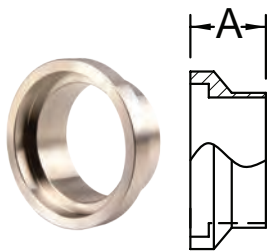

Female I-line Short Weld Ferrules - 15WI

Tube OD	Dimension A	304 Stainless Steel		316L Stainless Steel	
		Part #	Price/E	Part #	Price/E
1"	.785"	15WI-G100	$14.55	15WI-R100	$21.20
1½"	.950"	15WI-G150	14.75	15WI-R150	21.45
2"	1.040"	15WI-G200	22.60	15WI-R200	30.95
2½"	1.160"	15WI-G250	31.55	15WI-R250	44.90
3"	1.220"	15WI-G300	43.60	15WI-R300	66.95
4"	1.350"	15WI-G400	67.20	15WI-R400	97.15
6"	1.125"	---	---	15WI-R600	363.95
8"	1.125"	---	---	15WI-R800	532.35

Female I-line Long Weld Ferrules - 15WLI