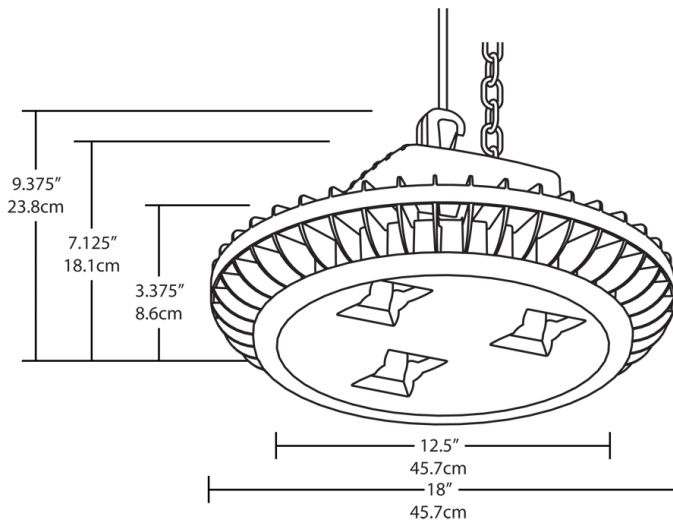

Technical Specifications (continued)

Accessories:

Available accessories include protective polyshield and wire guards, replacement lens and doorframe, and an occupancy sensor. [Click here to see all accessories.](#)

Warranty:

RAB warrants that our LED products will be free from defects in materials and workmanship for a period of five (5) years from the date of delivery to the end user, including coverage of light output, color stability, driver performance and fixture finish. RAB's warranty is subject to all terms and conditions found at rablighting.com/warranty.

Dimensions

Features

- Efficient, aisle-shaped, vertical illumination
- Eliminates hot spots on higher shelves that can cause glare, improving overall visibility
- 100,000-hour LED lifespan
- 5-Year, No-Compromise Warranty

Ordering Matrix

Family	Wattage	Color Temp	Finish	Driver Option
AISLED	78	Y	W	
	78 = 78W	Blank = 5000K Cool N = 4000K Neutral Y = 3000K Warm	W = White	Blank = No Option /BL = Bi-Level /D10 = 0-10V Dimming /LC = Lightcloud /D10/LC = 0-10V Dimming w/Lightcloud®