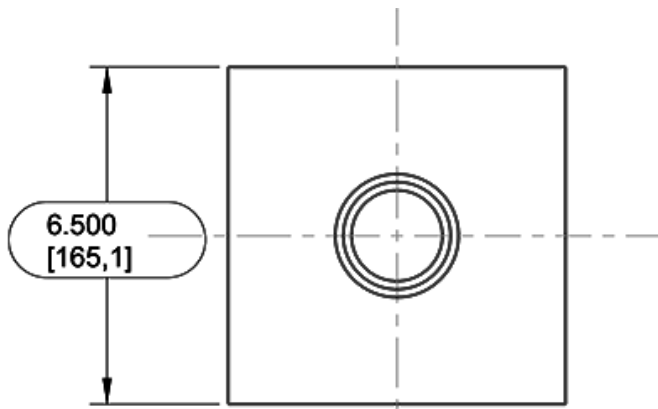

Construction

Finish:

Formulated for high durability and long-lasting color

Adapter:

3/16" thick steel

Performance

Description:

Internal Tenon Adapter Square Pole designed to fit 6" square poles. [See Pole Page.](#)

Other

Patents:

The designs of fixtures are protected under U.S. and international intellectual property laws.

Dimensions

RAB PART NO. - BAD6 (FOR 6" SQUARE POLE)
UTILIT METALS PART NO - RTASQ-6-2RAB