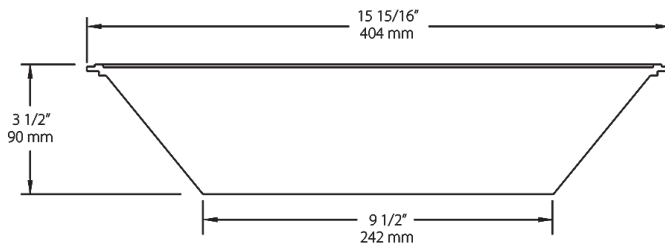

Construction

Drop Lens:

16" drop lens for high and low bays

Reflector Accessory:

This accessory must be ordered with HAYBAY reflector and HAYBAY base to make a complete fixture. [See here for HAYBAY reflectors.](#)

Dimensions

Features

Additional reflector options for better versatility

Ordering Matrix

Family	Size
DL	

16 = 16" Wire Guard