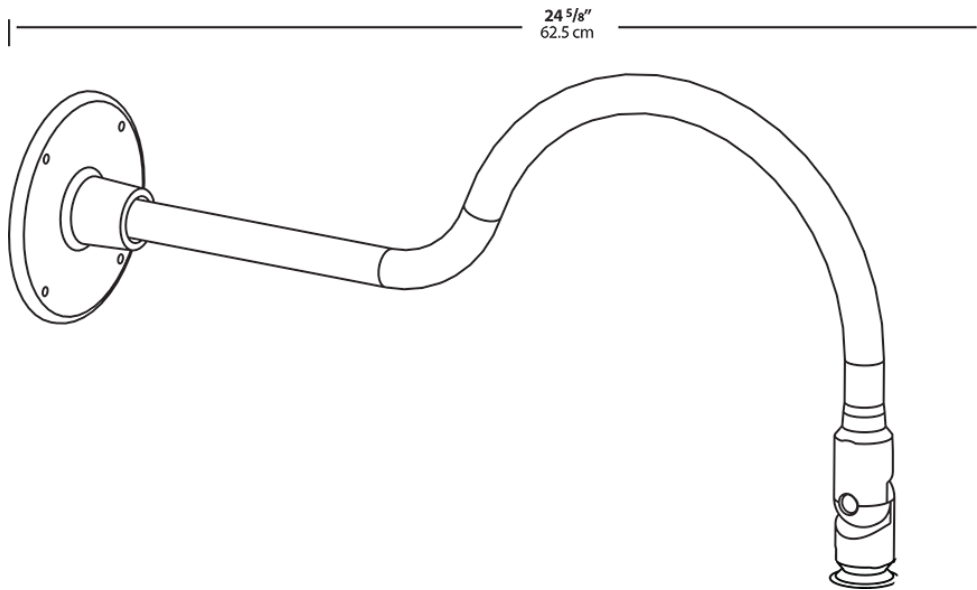

Dimensions

Ordering Matrix

Family	Style	Finish
GOOSE	1	B

- 1 = Arm Style 1
- 2 = Arm Style 2
- 3 = Arm Style 3
- 4 = Arm Style 4
- 5 = Arm Style 5
- B = Black
- W = White
- A = Bronze
- S = Silver
- G = Hunter Green
- YL = Yellow
- LB = Light Blue
- BL = Royal Blue
- BWN = Brown
- I = Ivory
- R = Red