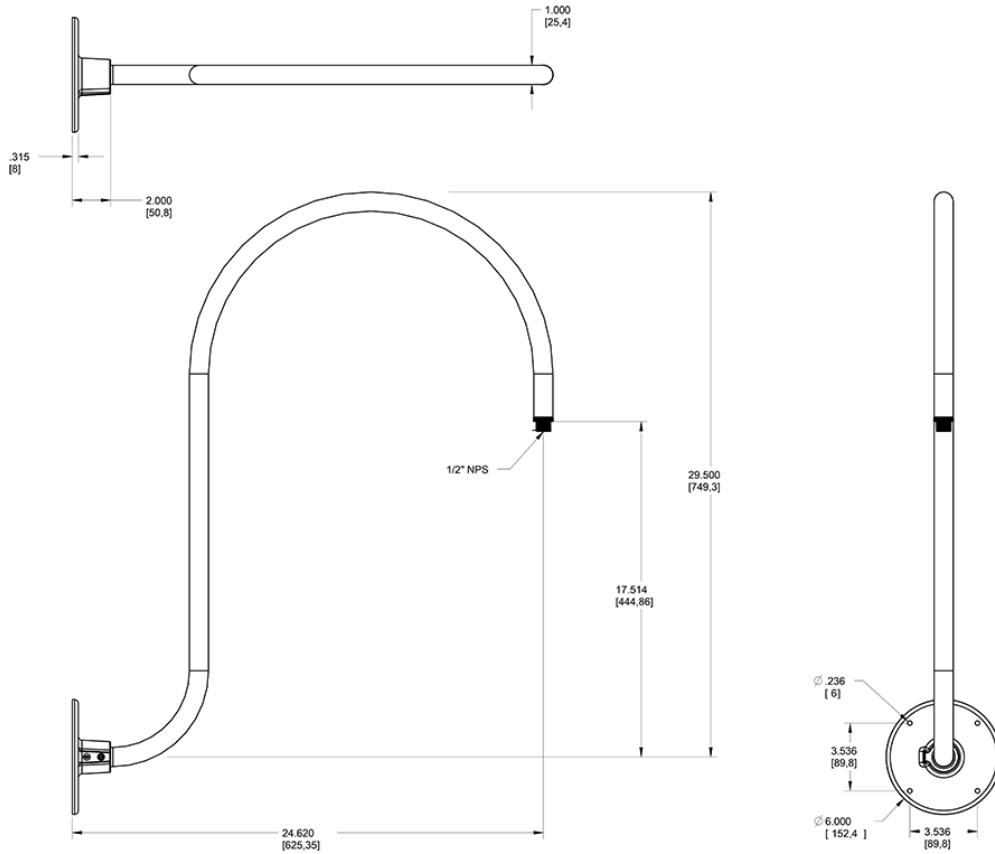

Available in 5 different styles LED Gooseneck Arm. Choose from Style 1 - Style 5 of LED Gooseneck.

Color: Black

Weight: 5.0 lbs

Project:

Type:

Prepared By:

Date:

Technical Specifications

Other

Threads:

1/2" NPS at the fixture Side

Construction

Diameter:

Diameter of the tube is 1"

Component Only:

This is a component for ordering LED Goosenecks.
Not a complete fixture without Shade and Head.

Construction:

Die cast aluminum

Finish:

Formulated for high durability and long-lasting color

Installation

Mounting:

The wall plate does not mount to a junction box but directly to the mounting surface with the proper hardware for the surface

Compliance

Trade Agreements Act Compliant:

This product is a product of Cambodia and a "designated country" end product that complies with the Trade Agreements Act

Dimensions

Ordering Matrix

Family	Style	Finish
GOOSE	3	B