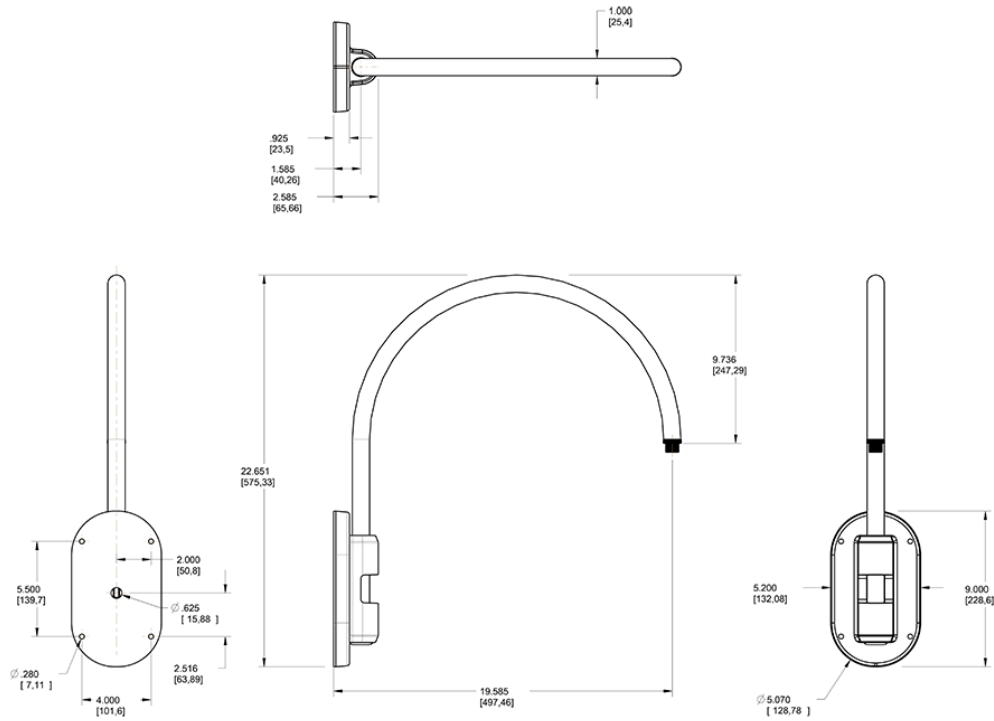

Available in 5 different styles LED Gooseneck Arm. Choose from Style 1 - Style 5 of LED Gooseneck.

Color: Black

Weight: 6.9 lbs

Project:	Type:
Prepared By:	Date:

**Technical Specifications**

**Other**

**Threads:**

1/2" NPS at the fixture Side

**Construction**

**Diameter:**

Diameter of the tube is 1"

**Component Only:**

This is a component for ordering LED Goosenecks. Not a complete fixture without Shade and Head.

**Construction:**

Die cast aluminum

**Finish:**

Formulated for high durability and long-lasting color

**Installation**

**Mounting:**

The wall plate does not mount to a junction box but directly to the mounting surface with the proper hardware for the surface

**Compliance**

**Trade Agreements Act Compliant:**

This product is a product of Cambodia and a "designated country" end product that complies with the Trade Agreements Act

Dimensions

Ordering Matrix

Family	Style	Finish
GOOSE	4	B