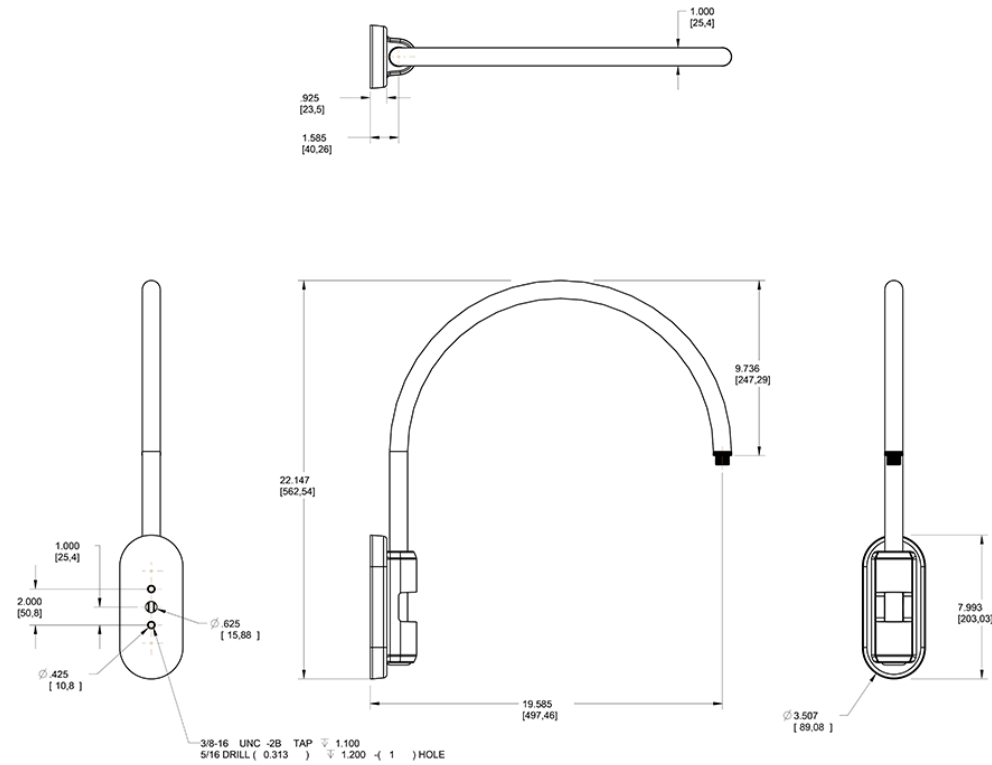

Available in 5 different styles LED Gooseneck Arm. Choose from Style 1 - Style 5 of LED Gooseneck.

Color: Black

Weight: 6.0 lbs

Project:

Type:

Prepared By:

Date:

Technical Specifications

Other

Threads:

1/2" NPS at the fixture Side

Construction

Diameter:

Diameter of the tube is 1"

Component Only:

This is a component for ordering LED Goosenecks.
Not a complete fixture without Shade and Head.

Construction:

Die cast aluminum

Finish:

Formulated for high durability and long-lasting color

Installation

Mounting:

The wall plate does not mount to a junction box but directly to the mounting surface with the proper hardware for the surface

Compliance

Trade Agreements Act Compliant:

This product is a product of Cambodia and a "designated country" end product that complies with the Trade Agreements Act

Dimensions

Ordering Matrix

Family	Style	Finish
GOOSE	5	B