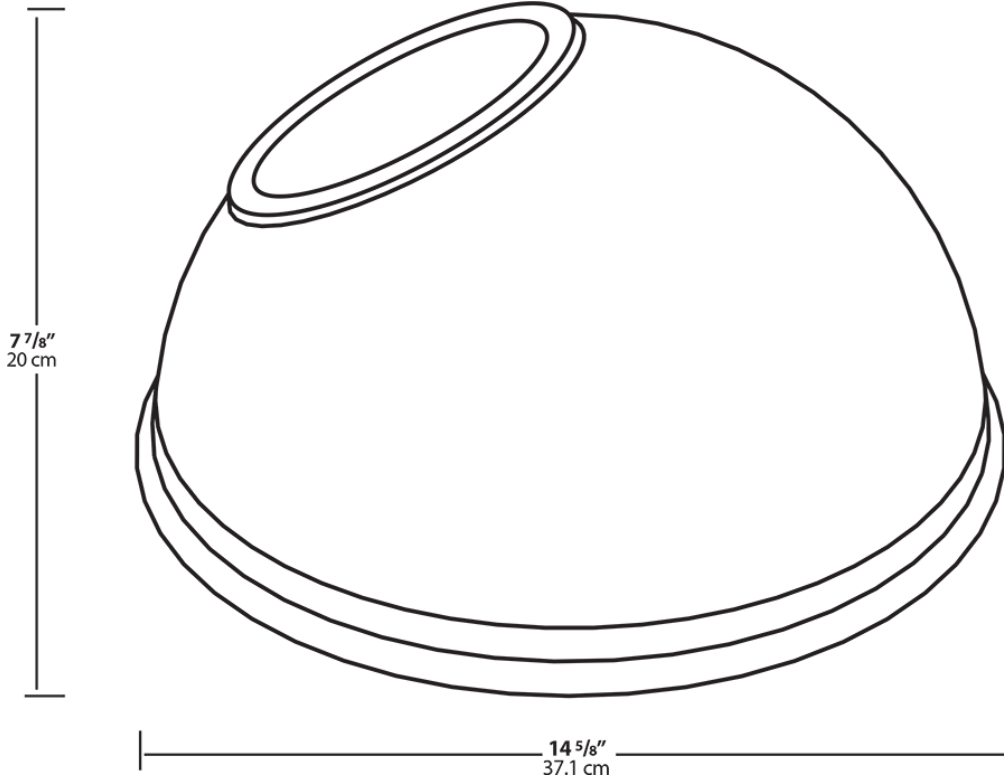

Available in three different shades with Angled Cone, Angled Dome and Straight shade.
Also available in 11" or 15" size shade.

Color: Black

Weight: 1.6 lbs

Project:	Type:
Prepared By:	Date:

Technical Specifications

Construction

Component Only:

This is a component for ordering LED Goosenecks.
Not a complete fixture without Arm and Head.

Shades:

15" Angled Dome Shade

Construction:

Die cast aluminum

Finish:

Electrical

THD:

4.7% at 120V, 13.8% at 277V

Dimensions

Ordering Matrix

Family	Shade	Size	Finish
GS	AD	11	B
	AC = Angled Cone AD = Angled Dome ST = Straight Shade	11 = 11" Blank = 15"	B = Black W = White A = Bronze S = Silver G = Hunter Green YL = Yellow LB = Light Blue BL = Royal Blue BWN = Brown I = Ivory R = Red