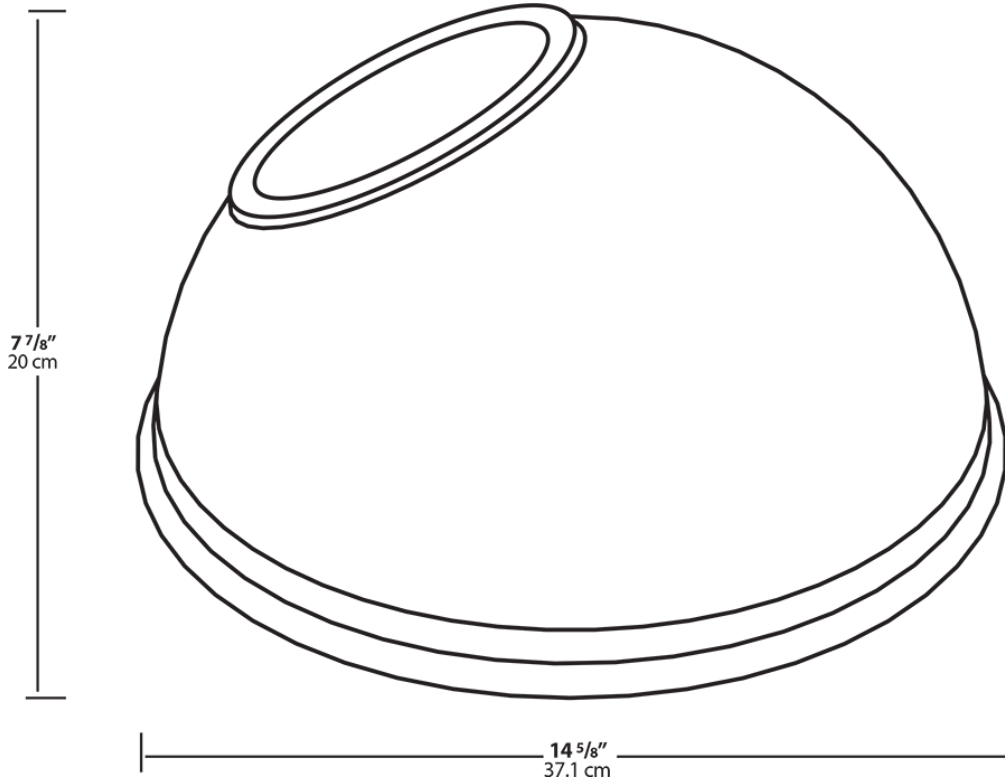

Available in three different shades with Angled Cone, Angled Dome and Straight shade. Also available in 11" or 15" size shade.

Color: White

Weight: 1.6 lbs

Project:	Type:
Prepared By:	Date:

Technical Specifications

Construction

Component Only:

This is a component for ordering LED Goosenecks. Not a complete fixture without Arm and Head.

Shades:

15" Angled Dome Shade

Construction:

Die cast aluminum

Finish:

Electrical

THD:

4.7% at 120V, 13.8% at 277V

Dimensions

Ordering Matrix

Family	Shade	Size	Finish
GS	AD	11	W
	AC = Angled Cone AD = Angled Dome ST = Straight Shade	11 = 11" Blank = 15"	B = Black W = White A = Bronze S = Silver G = Hunter Green YL = Yellow LB = Light Blue BL = Royal Blue BWN = Brown I = Ivory R = Red