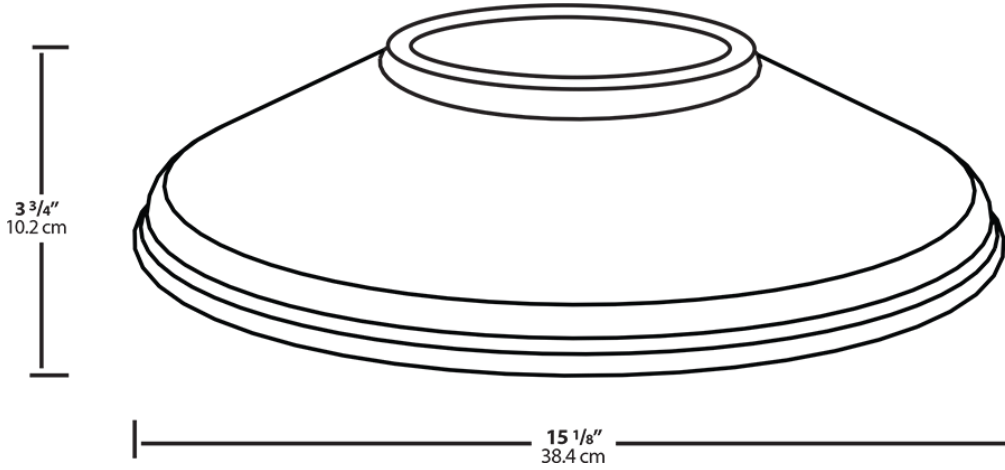

Available in three different shades with Angled Cone, Angled Dome and Straight shade.
Also available in 11" or 15" size shade.

Color: Black

Weight: 1.1 lbs

Project:	Type:
Prepared By:	Date:

Technical Specifications

Construction

Component Only:

This is a component for ordering LED Goosenecks.
Not a complete fixture without Arm and Head.

Shades:

15" Straight Shade

Construction:

Die cast aluminum

Finish:

Electrical

THD:

4.7% at 120V, 13.8% at 277V

Dimensions

Ordering Matrix

Family	Shade	Size	Finish
GS	ST	11	B

AC = Angled Cone
 AD = Angled Dome
 ST = Straight Shade

11 = 11"
 Blank = 15"