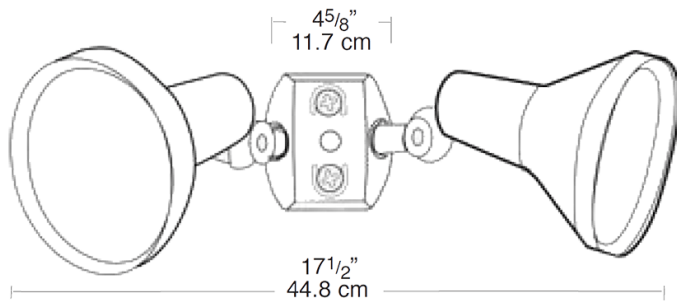

Kit includes 2 H101 Bell floodlights pre-assembled on a CU4 universal mounting plate.

Color: White

Weight: 3.2 lbs

<b>Project:</b>	<b>Type:</b>
<b>Prepared By:</b>	<b>Date:</b>

Lamp Info		Ballast Info	
Type	PAR38	Type	N/A
Watts	300W	120V	N/A
Shape/Size	N/A	208V	N/A
Base	N/A	240V	N/A
ANSI	N/A	277V	N/A
Hours	N/A	Input Watts	N/A
Lamp Lumens	N/A		
Efficacy	N/A		

**Construction**

**Swivels:**

Fully adjustable with sure-grip locks. 1/2" NPS threaded arm with serrated locking swivel fits all standard mounting covers. Color matched EZ Grip lock nuts.

**Housings:**

Die-cast aluminum with powder coat finish

**Gaskets:**

High-temperature silicone rubber extends around both socket and lamp

**Optical**

**Lamps:**

Medium base Par-38 lamps up to 150W. Halogen lamps give brighter light and choice of beam spreads.

**Dimensions****Features**

Lamp recessed 1" from lip for side glare reduction

Set screw for hood, grill or visor attachment

Heavy duty mounting arm with internal O-ring, locking teeth, and stainless steel screw

Large Silicone rubber gasket provides weatherproof protection around the lamp and socket