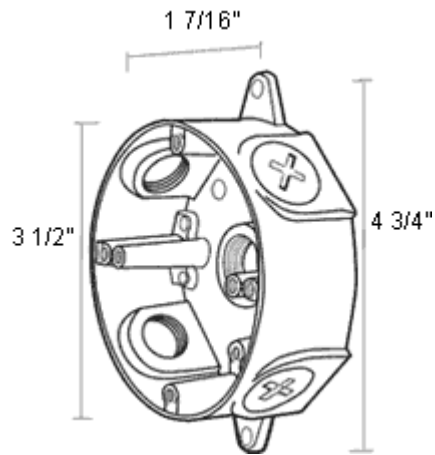

Die cast aluminum wiring box with ground screw, and two sturdy lugs for wall or ceiling mounting. Supplied with four color matched close-up plugs.

Color: Natural

Weight: 0.4 lbs

Project:	Type:
Prepared By:	Date:

Technical Specifications

Compliance

UL Listed:

Suitable for wet locations

Construction

Box Material:

Precision die cast aluminum

Screws:

10-24 Stainless steel Round Head Phillips/slotted

Ground Screw:

10-24 Green corrosion protected steel slotted washer head screw provided in pre-tapped hole

Box Diameter:

3"

Side Hole Thread Size:

3/4"

Dimensions

Features

- Stainless steel screws
- Green hex slotted washer head ground screw in pre-tapped hole
- Heavy die cast aluminum
- Close-up plugs allow Phillips or slotted screwdrivers for easy installation