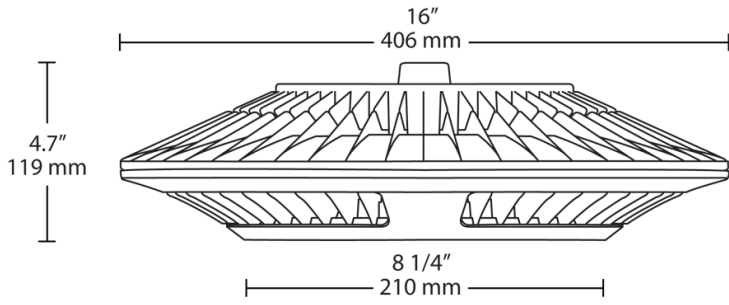

LED pendant mounted fixture with precision optics for smooth and uniform distribution. Ideal for retail settings, workspace lighting and other applications requiring a high output commercial grade downlight.

Color: White

Weight: 17.7 lbs

Project:	Type:
Prepared By:	Date:

Driver Info		LED Info	
Type	Constant Current	Watts	78W
120V	0.78A	Color Temp	3000K (Warm)
208V	0.51A	Color Accuracy	73 CRI
240V	0.45A	L70 Lifespan	100,000 Hours
277V	0.39A	Lumens	6,235 lm
Input Watts	89.4W	Efficacy	69.7 lm/W

Technical Specifications

Compliance

UL Listed:

Suitable for wet locations

IESNA LM-79 & LM-80 Testing:

RAB LED luminaires and LED components have been tested by an independent laboratory in accordance with IESNA LM-79 and LM-80.

Performance

Lifespan:

100,000-Hour LED lifespan based on IES LM-80 results and TM-21 calculations

LED Characteristics

LEDs:

6x13W high-output, long-life LEDs

Color Consistency:

3-step MacAdam Ellipse binning to achieve consistent fixture-to-fixture color

Color Stability:

LED color temperature is warrantied to shift no more than 200K in color temperature over a 5-year period

Color Uniformity:

RAB's range of Correlated Color Temperature follows the guidelines of the American National Standard for Specifications for the Chromaticity of Solid State Lighting (SSL) Products, ANSI C78.377-2017.

Construction

Cold Weather Starting:

The minimum starting temperature is -40°C (-40°F)

Ambient Temperature:

Suitable for use in up to 35°C (95°F)

Housing:

Precision die-cast aluminum housing, lens frame

Lens:

Clear tempered glass lens

Gaskets:

High-temperature silicone

Finish:

Formulated for high durability and long-lasting color

Green Technology:

Mercury and UV free. RoHS-compliant components.

Other

Patents:

The design of PLED78 is protected by patents pending in US, Canada, China, Taiwan and Mexico

Warranty:

RAB warrants that our LED products will be free from defects in materials and workmanship for a period of five (5) years from the date of delivery to the end user, including coverage of light output, color stability, driver performance and fixture finish. RAB's warranty is subject to all terms and conditions found at rablighting.com/warranty.

Optical

BUG Rating:

B2 U1 G1

Electrical

Drivers:

3x26W Driver, Constant Current, Class 2, 100V-277V, 50/60 Hz, 6kv Surge Protection, 720mA, 100-277VAC 0.4 Amps., Power Factor 99%.

THD:

13.6% at 120V

Dimensions

Features

- Precision optics deliver uniform light distribution
- 100,000-hour LED lifespan
- 5-Year, No-Compromise Warranty