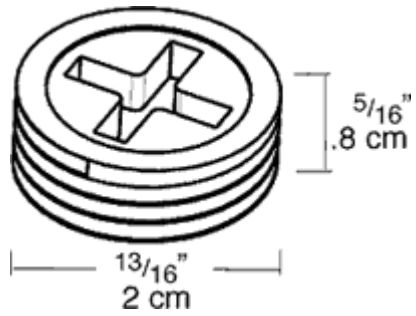

Project:	Type:
Prepared By:	Date:

Fits covers and boxes to provide weatherproof seal. Precision die cast with clean threads. Plugs accept both Phillips and slotted screwdrivers for easy installation. Choose the diameter and color to fit your application.

Color: White

Weight: 0.0 lbs

Technical Specifications

Compliance

UL Listed:

Suitable for wet locations

Construction

Material:

Precision die cast or stamped aluminum. Spring loaded covers. .

Screws:

6-32 Nickel Plated Brass

Diameter:

3/4"

Dimensions

Features

- Sturdy, clear cover for easy visibility
- Thick weather seal gaskets
- Mounting hardware supplied
- Close-up plugs allow Phillips or slotted screwdrivers for easy installation
- RAB's distinctive see-thru weatherproof packaging has all the information you need
- Clear PVC plastic turtle cover with lockable latch
- Smooth edged electrical cord slots