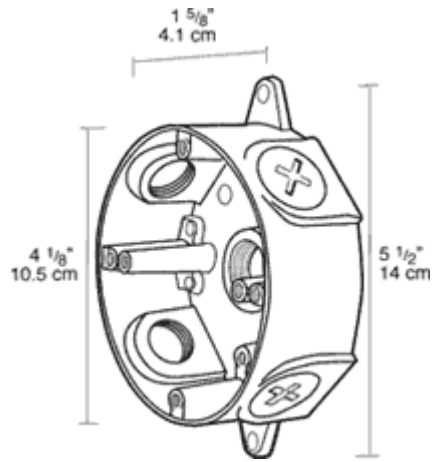

Die cast aluminum wiring box with ground screw, and two sturdy lugs for wall or ceiling mounting. Supplied with four color matched close-up plugs.

Color: Silver gray

Weight: 0.7 lbs

Project:	Type:
Prepared By:	Date:

Technical Specifications

Compliance

UL Listed:

Suitable for wet locations

Construction

Box Material:

Precision die cast aluminum

Screws:

10-24 Stainless steel Round Head Phillips/slotted

Ground Screw:

10-24 Green corrosion protected steel slotted washer head screw provided in pre-tapped hole

Box Diameter:

4"

Side Hole Thread Size:

3/4"

Weight Capacity:

If the fixture you are using weighs more than 20 lbs, use an XC cover plate instead of a C103.

Dimensions

Features

- Stainless steel screws
- Green hex slotted washer head ground screw in pre-tapped hole
- Heavy die cast aluminum
- Close-up plugs allow Phillips or slotted screwdrivers for easy installation