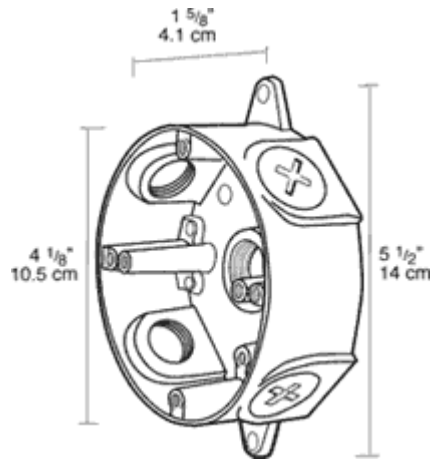

Die cast aluminum wiring box with ground screw, and two sturdy lugs for wall or ceiling mounting. Supplied with four color matched close-up plugs.

Color: Verde green

Weight: 0.7 lbs

|              |       |
|--------------|-------|
| Project:     | Type: |
| Prepared By: | Date: |

10-24 Stainless steel Round Head Phillips/slotted

**Ground Screw:**

# 10-24 Green corrosion protected steel slotted washer head screw provided in pre-tapped hole

**Box Diameter:**

4"

**Side Hole Thread Size:**

1/2"

**Weight Capacity:**

If the fixture you are using weighs more than 20 lbs, use an XC cover plate instead of a C103.

**Dimensions****Features**

- Stainless steel screws
- Green hex slotted washer head ground screw in pre-tapped hole
- Heavy die cast aluminum
- Close-up plugs allow Phillips or slotted screwdrivers for easy installation