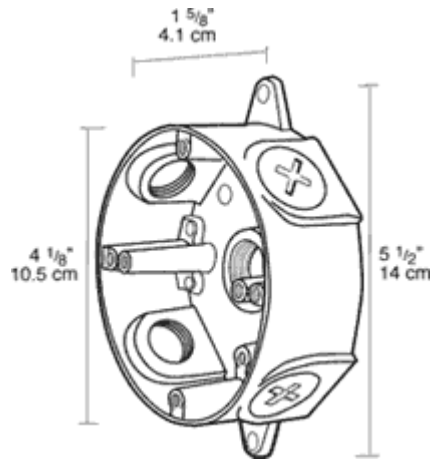

Die cast aluminum wiring box with ground screw, and two sturdy lugs for wall or ceiling mounting. Supplied with four color matched close-up plugs.

Color: Verde green

Weight: 0.6 lbs

Project:	Type:
Prepared By:	Date:

Technical Specifications

Compliance

UL Listed:

Suitable for wet locations

Construction

Box Material:

Precision die cast aluminum

Screws:

10-24 Stainless steel Round Head Phillips/slotted

Ground Screw:

10-24 Green corrosion protected steel slotted washer head screw provided in pre-tapped hole

Box Diameter:

4"

Side Hole Thread Size:

3/4"

Weight Capacity:

If the fixture you are using weighs more than 20 lbs, use an XC cover plate instead of a C103.

Dimensions

Features

- Stainless steel screws
- Green hex slotted washer head ground screw in pre-tapped hole
- Heavy die cast aluminum
- Close-up plugs allow Phillips or slotted screwdrivers for easy installation