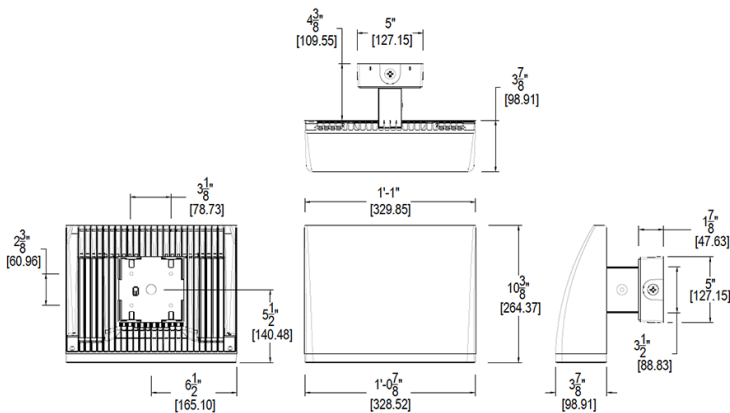

Optical

BUG Rating:

B1 U0 G1

Dimensions

Features

- High performance LED light engine
- Maintains 70% of initial lumens at 100,000-hours
- Weatherproof high temperature silicone gaskets
- Superior heat sinking with die cast aluminum housing and external fins
- Replaces 250W MH
- Traditional wall pack look from the front
- 3 cutoff options
- 5-Year, No-Compromise Warranty