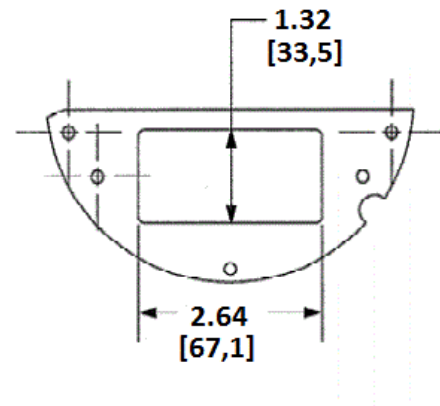

Fire-Rated Poke-Throughs
SystemOne Recessed
Sub-Plate

HUBBELL

Features

- White Powder Coated

Ordering Information

- Includes necessary mounting hardware

Catalog Number	UPC	Description
S1R6SPK	783585443164	Sub-plate for 6 inch FRPT 50% , right side, openings for one decorator device

Standards

cULus Listed

Online Resources

Customer Use Drawing
eCatalog
Installation Instructions

Dimensions in Inches (mm)

Hubbell Wiring Device-Kellems • Hubbell Incorporated (Delaware) • 40 Waterview Drive • Shelton, CT 06484