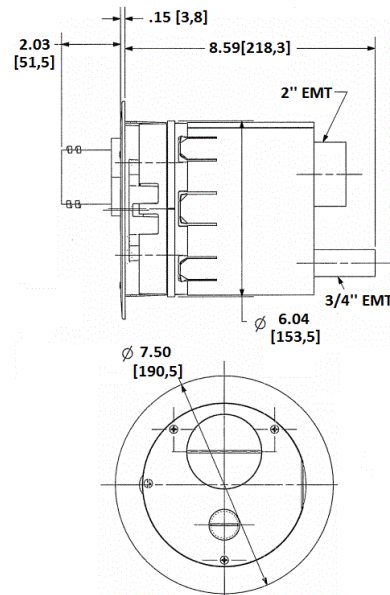

Features

- Cast Aluminum Construction
- Black Power Paint Finish
- For use with Furniture Feed Series Covers

Ordering Information

UPC Number 783585443584 Catalog Number S1RPLUG2BLK

Listings

cULus Listed
UL Scrubwater Compliant
UL 514A Listed

Specifications

Material Cast Aluminum
Finish Black Powder Paint

Performance

Mechanical
Height 0.50" [12.7mm]
Thread Type 2" NPT
Width 2.56" [65.02mm] Dia.

Online Resources

- Customer Sales Drawings
- eCatalog
- Installation Instructions