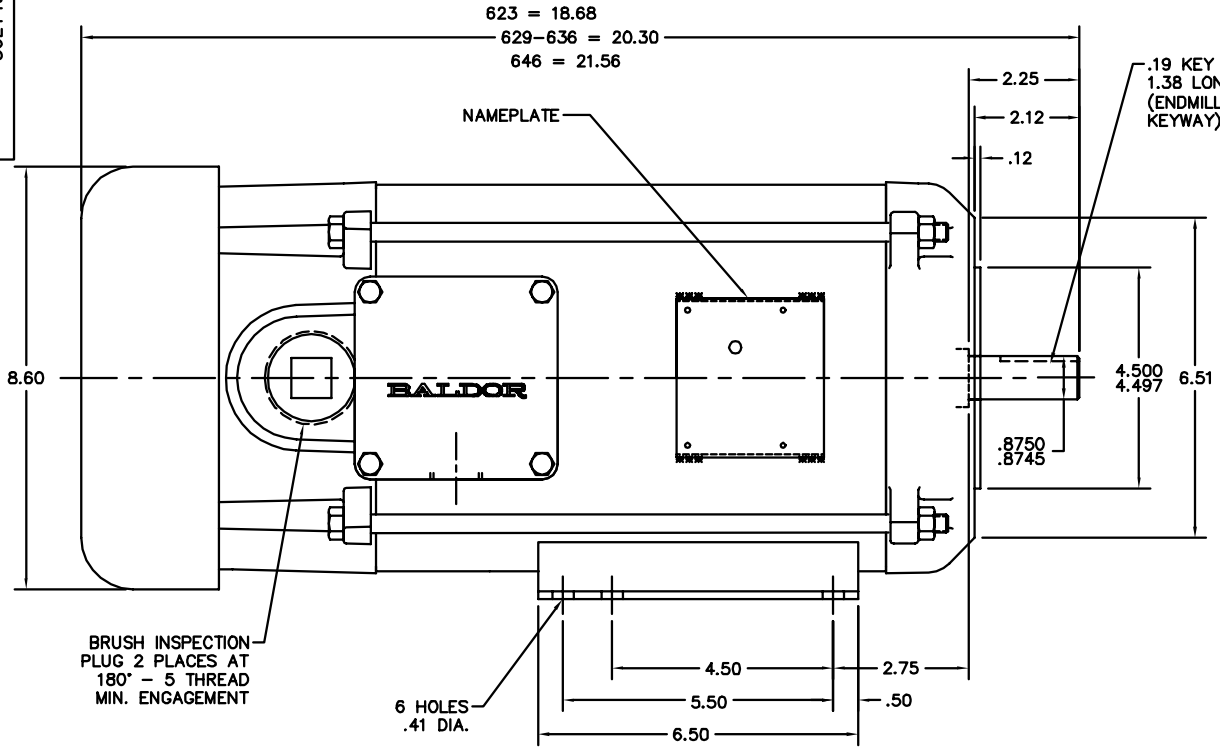

36LY4687

CUSTOMER IS RESPONSIBLE FOR DETERMINING THAT BALDOR'S PRODUCT WILL PERFORM SUITABLY IN THE INTENDED APPLICATION.

REV. DESC: OMIT LOCK WASHER ON RET. RING BOLT	VERSION: 01	TDR: 00000737889
REV. LTR: L	REVISED: 09:04:32 03/20/2012	BY: ENVINWO
FILE: \AAA\00023\899	MTL: -	

BALDOR

HORZ X36DC 182-4C TEFC FACE MTD UL CL. I GP D

SH 1 of 1

36LY4687