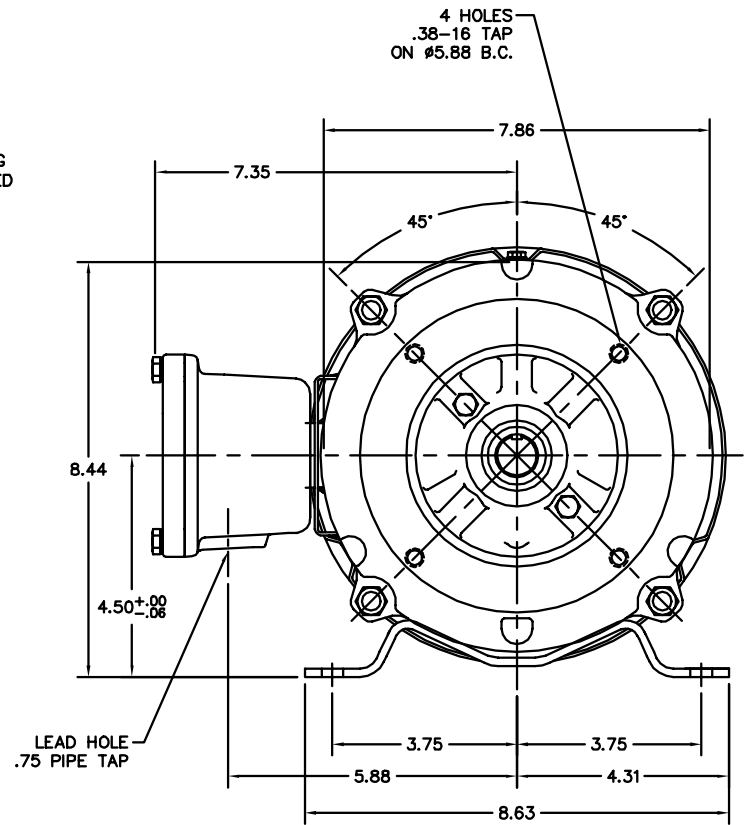

36LY4687

CUSTOMER IS RESPONSIBLE FOR DETERMINING THAT BALDOR'S PRODUCT WILL PERFORM SUITABLY IN THE INTENDED APPLICATION.

REV. DESC: OMIT LOCK WASHER ON RET. RING BOLT	VERSION: 01	TDR: 00000737889
REV. LTR: L	REVISED: 09:04:32 03/20/2012	BY: ENVINWO
FILE: \AAA\00023\899	MTL: -	

BALDOR

HORZ X36DC 182-4C TEFC FACE MTD UL CL. I GP D

SH 1 of 1

36LY4687