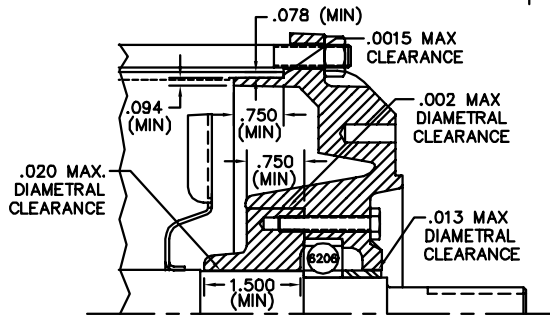

36LY4687

CUSTOMER IS RESPONSIBLE FOR DETERMINING THAT BALDOR'S PRODUCT WILL PERFORM SUITABLY IN THE INTENDED APPLICATION.

REV. DESC: OMIT LOCK WASHER ON RET. RING BOLT	VERSION: 01	TDR: 00000737889
REV. LTR: L	REVISED: 09:04:32 03/20/2012	BY: ENVINWO
FILE: \AAA\00023\899	MTL: -	

BALDOR

HORZ X36DC 182-4C TEFC FACE MTD UL CL. I GP D

SH 1 of 1

36LY4687