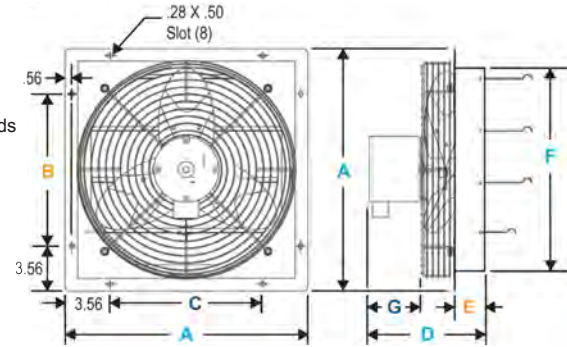

◀ = EDP in Stock

PERFORMANCE / PRICING LPSF

EDP No.	Catalog No.	Prop Dia.	Panel Size (Square)	Wall Opening (Square)	0" S.P. CFM	1/8" S.P. CFM	Watts	Volt	F.L. Amp	Max. Sones @ 5'	Ship Wt.	List Price
◀ 23011	LPSF10	10"	13-1/8"	11"	496	206	56	115	.60	6.6	10	\$258
◀ 23015	LPSF12	12"	15-1/8"	12-1/2"	956	856	138	115	1.26	7.6	12	\$302
◀ 23012	LPSF16	16"	19-1/8"	16-1/2"	1502	1151	142	115	1.37	8.0	20	\$453
◀ 23013	LPSF18	18"	21-1/8"	19"	1716	1160	145	115	1.27	8.4	25	\$505
◀ 23016	LPSF20	20"	23-1/8"	20-1/2"	1867	1168	150	115	1.36	9.0	29	\$537
◀ 23014	LPSF24	24"	27-1/8"	24-1/2"	2708	1678	260	115	2.39	11.7	48	\$633

All LPSF Models are 2-Speed with Pull Chain, Plug and Cord Included

DIMENSIONS

Model	A	B	C	D	E	F	G	H	J	K
LPSF10	13.13	6	3.56	.56	3.56	6	8.06	2.38	10	3.00
LPSF12	15.13	8	3.56	.56	3.56	8	8.06	2.38	12	3.00
LPSF16	19.13	12	3.56	.56	3.56	12	9.06	2.38	16	4.00
LPSF18	21.13	14	3.56	.56	3.56	14	11.00	2.50	18	4.75
LPSF20	23.13	16	3.56	.56	3.56	16	11.00	2.50	20	4.75
LPSF24	27.13	20	3.56	.56	3.56	20	12.65	3.00	24	5.00

PERFORMANCE / PRICING EPRSM

EDP No.	Catalog No.	Prop Dia.	Panel Size (Square)	Wall Opening (Square)	0" S.P. CFM	1/8" S.P. CFM	Motor HP	Volt	F.L. Amp	Max. Sones @ 5'	Ship Wt.	List Price
◀ 23000	EPRSM7	7"	11-1/8"	8-1/2"	121	60	1/30	115	1.2	4.8	10	\$310
23001	EPRSM10	10"	13-1/8"	10-1/2"	611	318	1/30	115	1.2	6.6	10	\$333
23002	EPRSM12	12"	15-1/8"	13"	815	490	1/30	115	1.2	7.6	12	\$379
23003	EPRSM16	16"	19-1/8"	17"	1216	765	1/20	115	1.9	8.0	20	\$566
23004	EPRSM18	18"	21-1/8"	18-1/2"	1877	752	1/15	115	1.3	8.4	25	\$632
23007*	EPRSM20	20"	23-1/8"	20-1/2"	2235	920	1/15	115	2.6	9.0	29	\$673
23005**	EPRSM24	24"	27-1/8"	25"	3214	2015	1/4	115	3.5	11.7	48	\$791
◀ 23008**	EPRSM30	30"	33-1/8"	30-1/2"	4970	3510	1/4	115	3.5	12.0	54	\$943