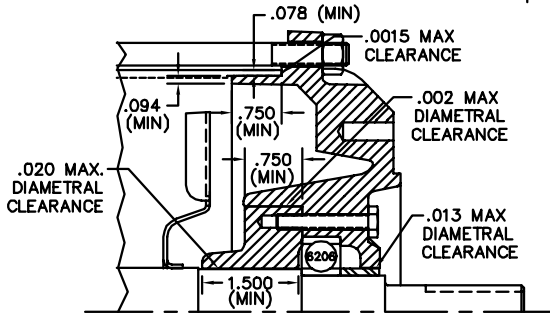

36LY4687

CUSTOMER IS RESPONSIBLE FOR DETERMINING THAT BALDOR'S PRODUCT WILL PERFORM SUITABLY IN THE INTENDED APPLICATION.

REV. DESC: OMIT LOCK WASHER ON RET. RING BOLT	VERSION: 01	TDR: 00000737889
REV. LTR: L	REVISED: 09:04:32 03/20/2012	BY: ENVINWO
FILE: \AAA\00023\899	MTL: -	

BALDOR

HORZ X36DC 182-4C TEFC FACE MTD UL CL. I GP D

SH 1 of 1

36LY4687