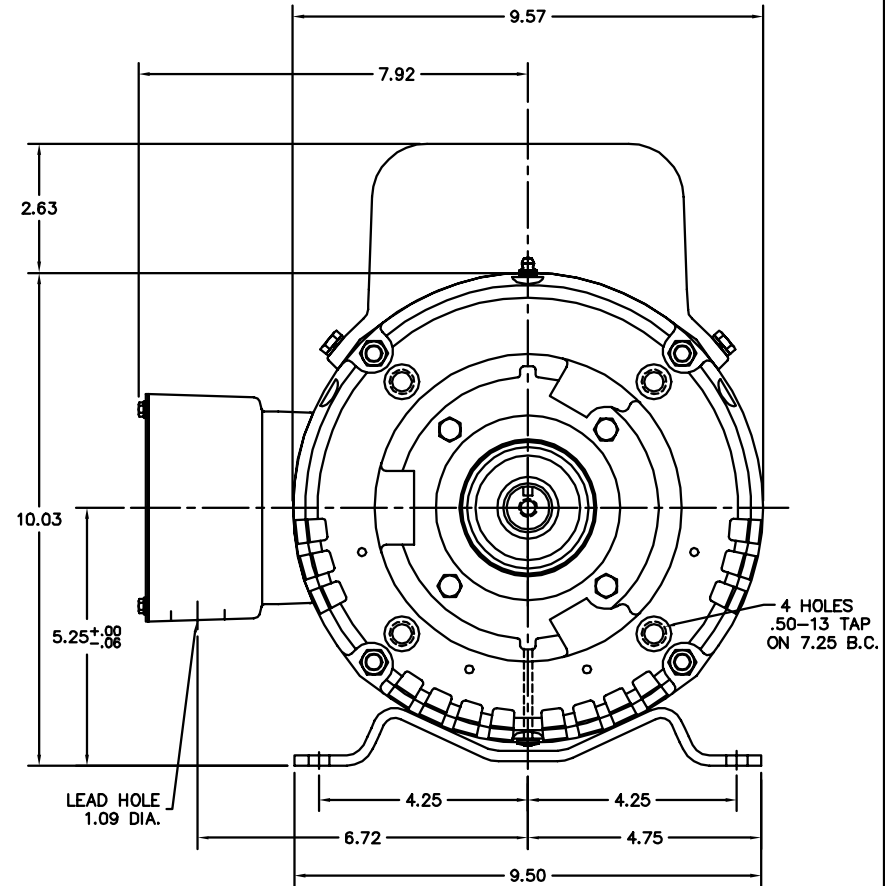

PULLEY END DETAIL

WEST COAST PUMP MOUNTING

CUSTOMER IS RESPONSIBLE FOR DETERMINING THAT BALDOR'S PRODUCT WILL PERFORM SUITABLY IN THE INTENDED APPLICATION.

REV. DESC: REPLACE ENDPLATES		
REV. LTR: K	VERSION: 01	TDR: 000001018975
FILE: \AAA\00009\680	REVISED: 04:44:22 03/16/2017	BY: USZAHAR
MTL: -		

**BALDOR**

HORZ 213-5TCZ OPEN 37L-LC W/SCREENS

SH 1 of 1