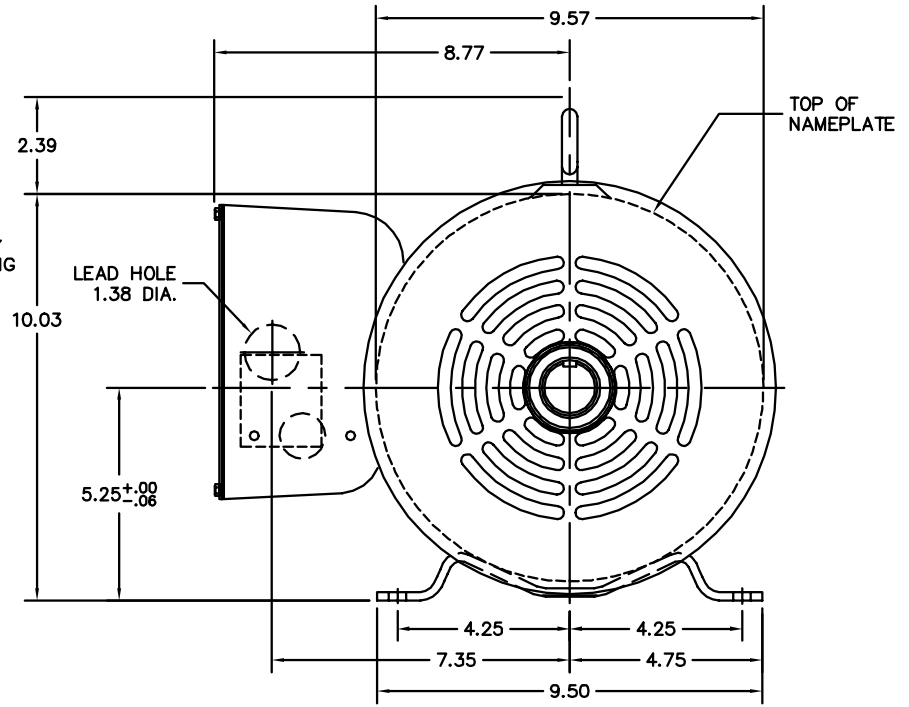

APPLY SEALER ON HOUSING O.D. BEFORE PRESSING IN SEAL

CUSTOMER IS RESPONSIBLE FOR DETERMINING THAT BALDOR'S PRODUCT WILL PERFORM SUITABLY IN THE INTENDED APPLICATION.

REV. DESC: REPLACE 07FH4007A06 W/A52	VERSION: 02	TDR: 000000929889
REV. LTR: B	REVISD: 09: 41: 06/12/2015	BY: ENALEMO
FILE: \AAA\00205\447	MTL: -	

BALDOR

HOR 213-5T TEFC LC,DUAL EXPN,1.50 MTO,FIN ENDRING,TORQ,SEAL

SH 1 of 1