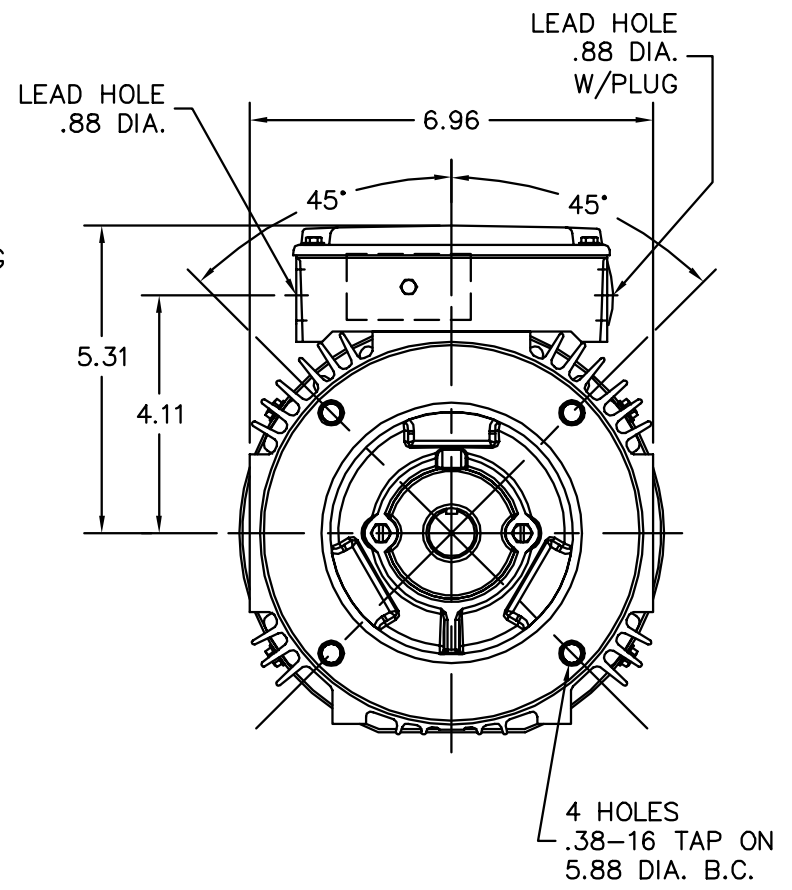

75LYJ035

CUSTOMER IS RESPONSIBLE FOR DETERMINING THAT BALDOR'S PRODUCT WILL PERFORM SUITABLY IN THE INTENDED APPLICATION.

REV. DESC: UPDATE ENDPLATES		
REV. LTR: C	VERSION: 03	TDR: 000001076815
FILE: \AAA\00150\565	REVISED: 01:03:54 07/09/2018	BY: FGCHAH1
MTL: -		

BALDOR - RELIANCE®

VERT 143-5TC TEFC M DODGE SHORT SERIES BRAKE W/FAST RESPONSE

SH 1 of 1

75LYJ035