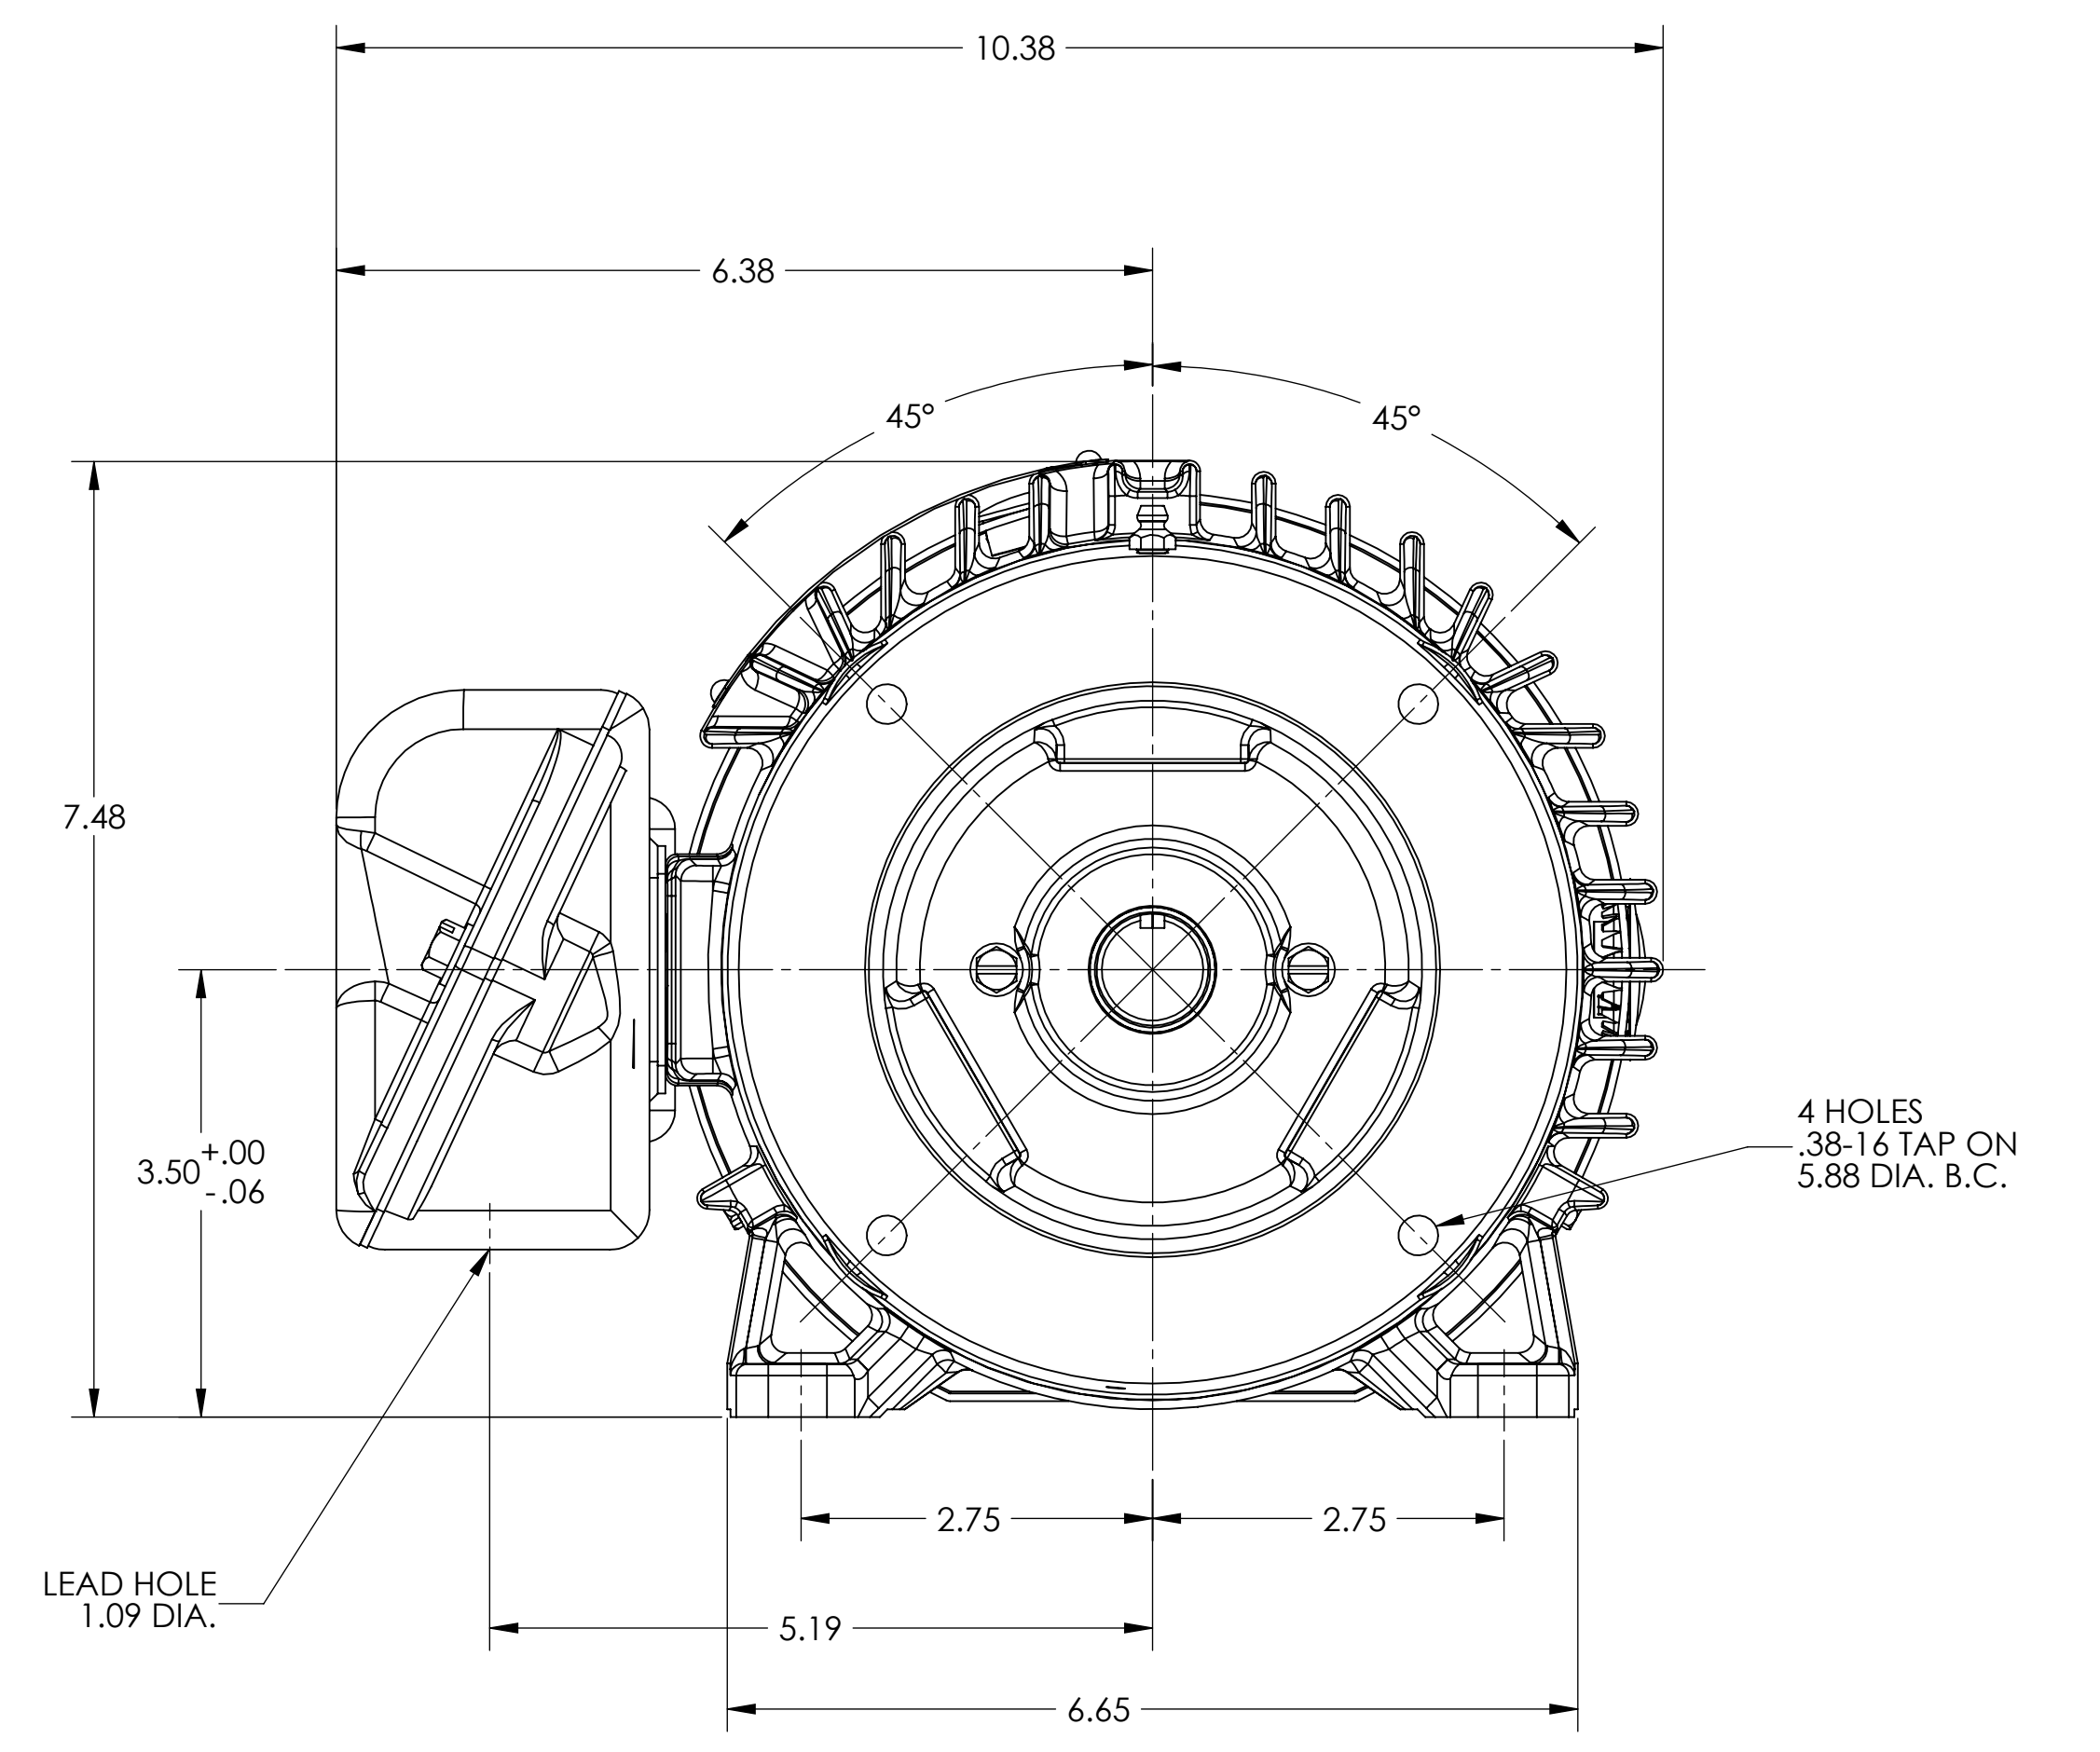

05LYE535

REV. DESC: LOAD TO SOLID WORKS			
REV: B	VERSION: 01	REVISED: 09-22-43 10/10/2008	TDR: 000000473442
MODEL NO. 05LYE535		REF:	
BY: ENBRAMO			

BALDOR ELECTRIC Co.
 STD HORZ 143-5TC TEBC 05M STD "BA" INV/VEC (THRU-SHAFT ENC)