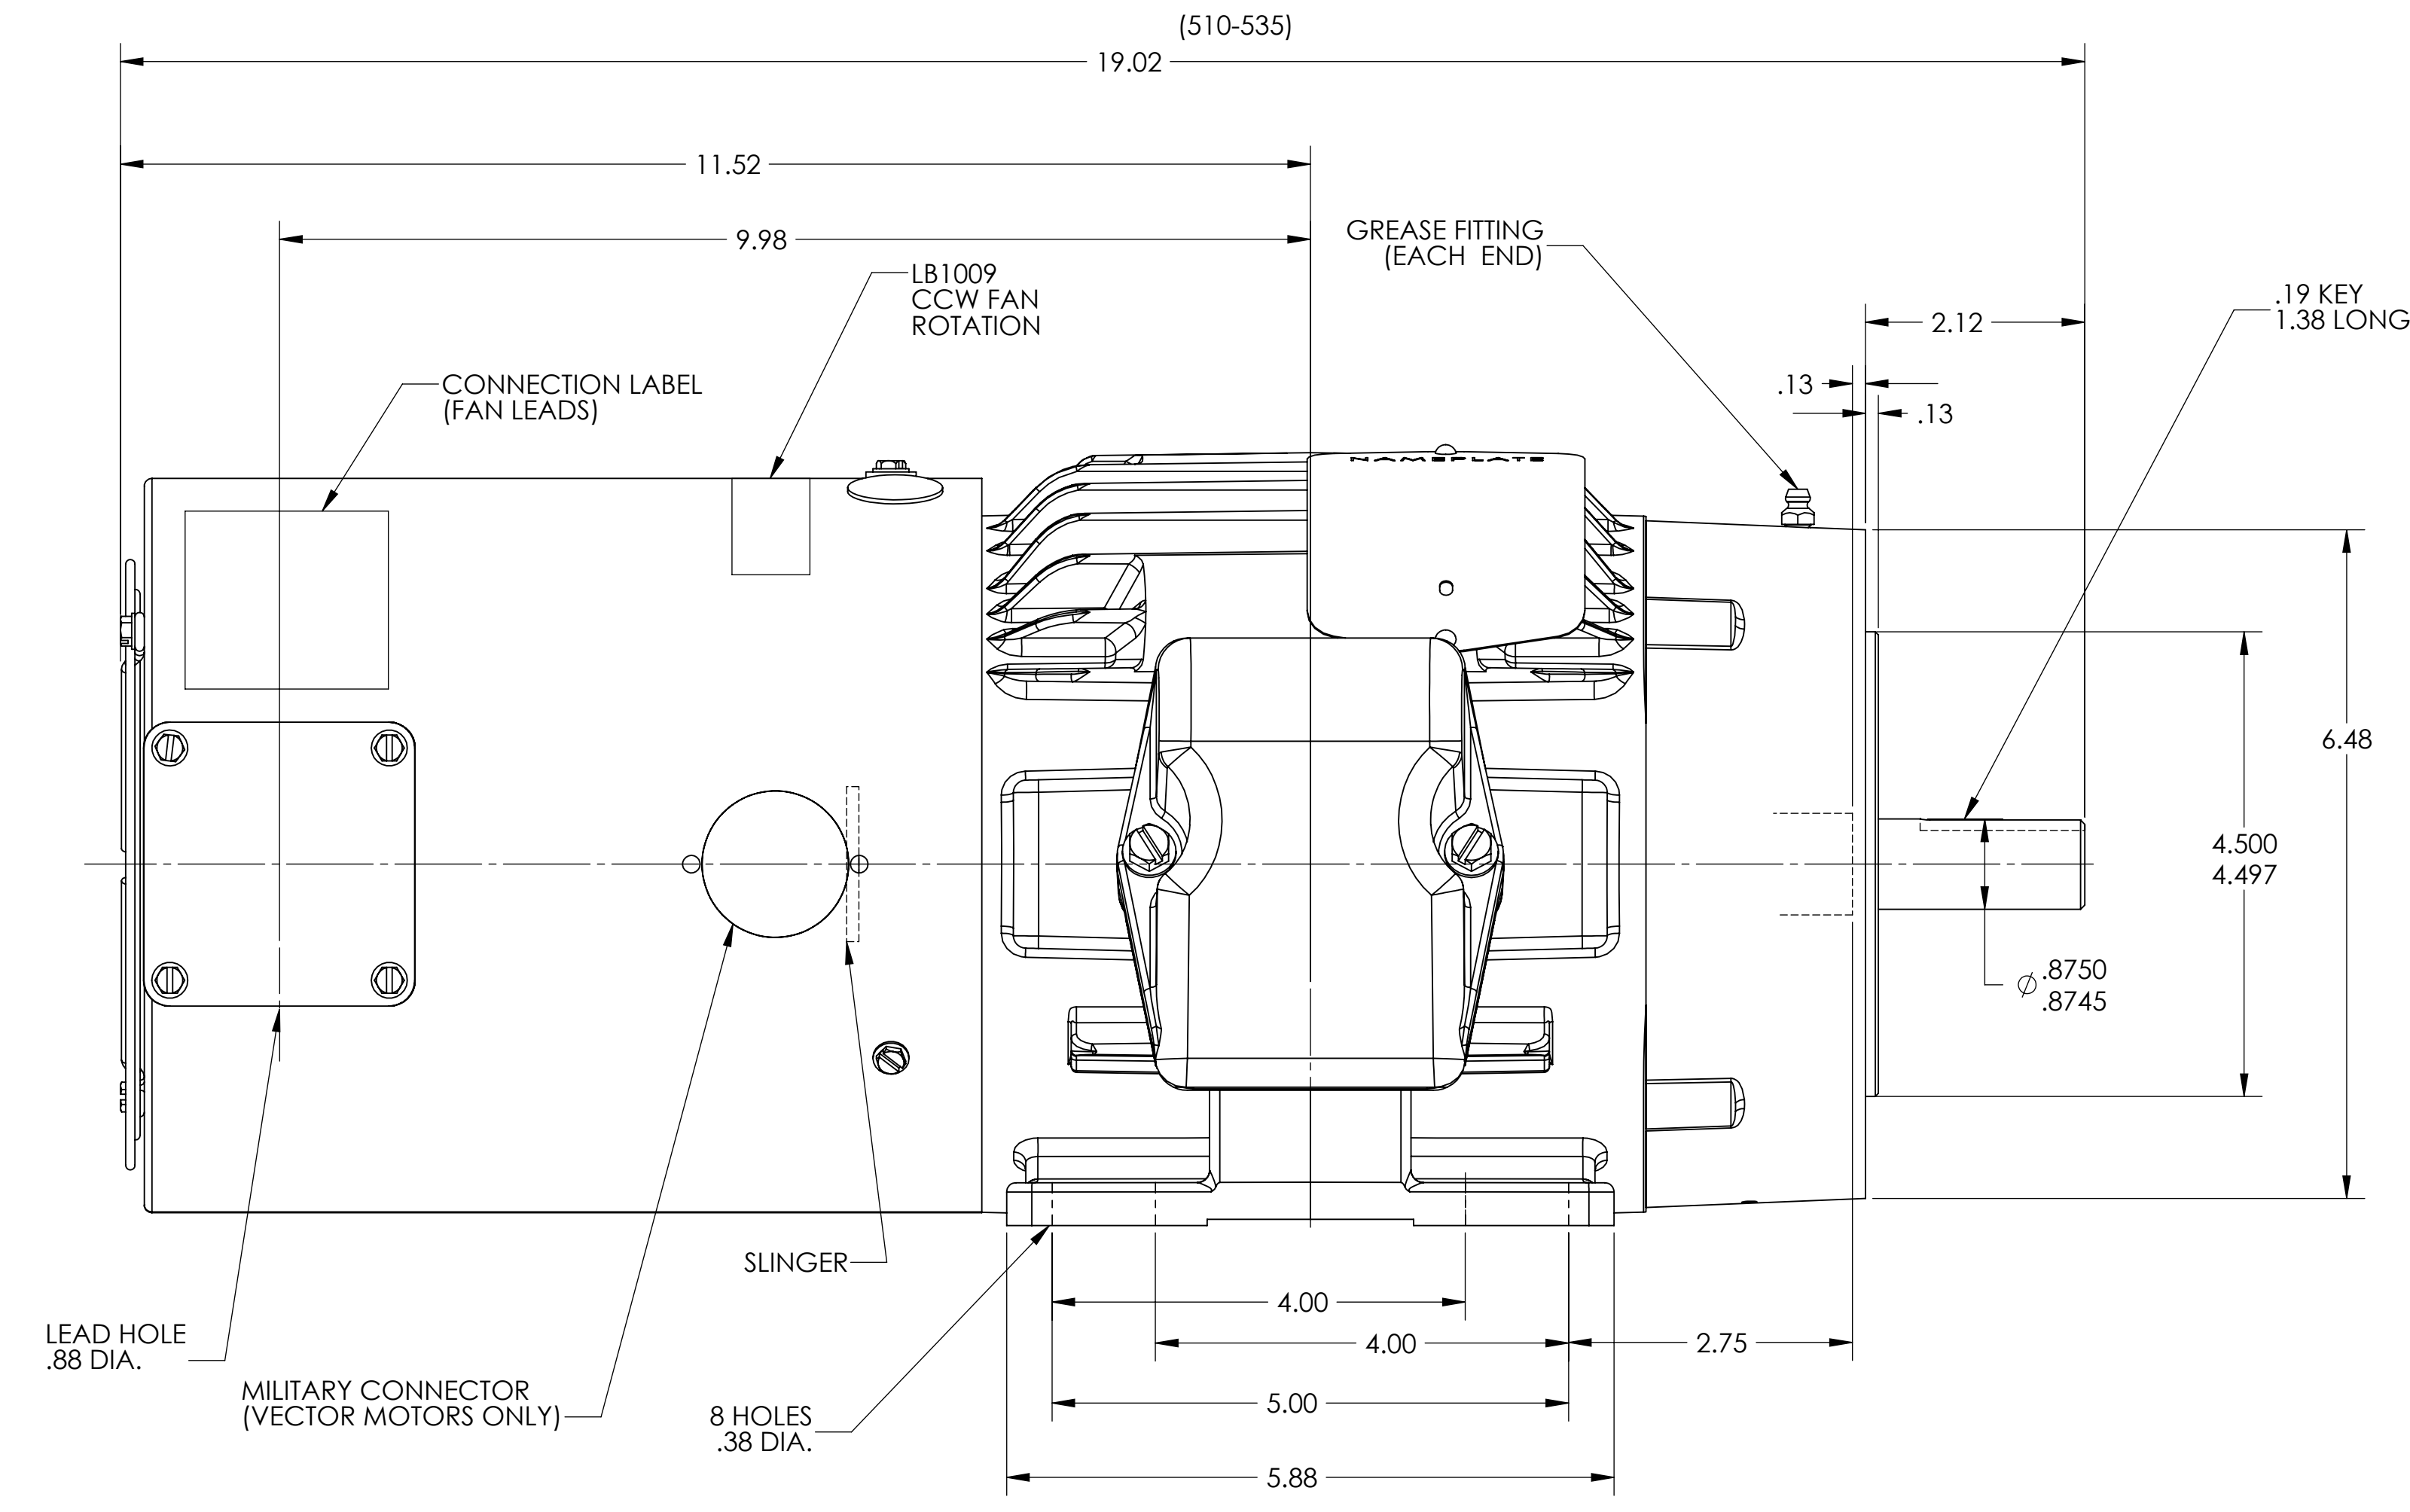

05LYE535

REV. DESC: LOAD TO SOLID WORKS			
REV: B	VERSION: 01	REVISED: 09-22-43 10/10/2008	TDR: 000000473442
MODEL NO. 05LYE535		REF:	
BY: ENBRAMO			

BALDOR ELECTRIC Co.
 STD HORZ 143-5TC TEBC 05M STD "BA" INV/VEC (THRU-SHAFT ENC)