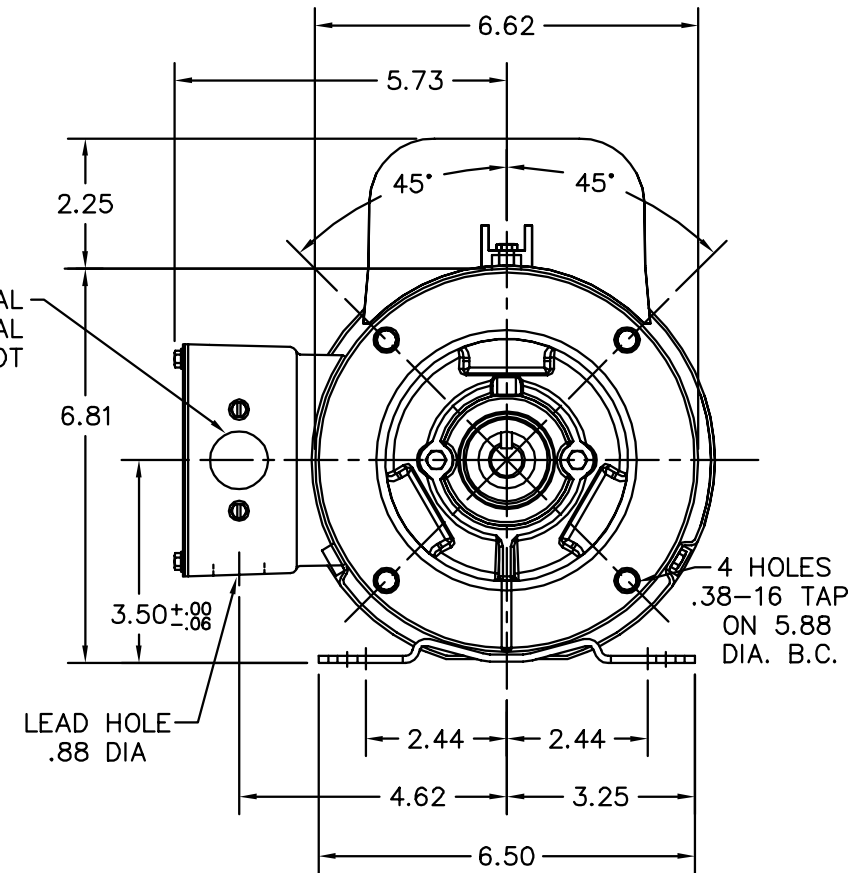

MANUAL  
 THERMAL  
 W/BOOT

PULLEY END DETAIL

APPLY COAT  
 OF SEALER  
 UNDER RETAINER  
 SREW HEADS  
 BEFORE INSTALLING

APPLY COAT OF  
 SEALER TO HOUSING  
 BEFORE PRESSING  
 IN SEAL

FARM DUTY MOTOR

CUSTOMER IS RESPONSIBLE FOR DETERMINING THAT BALDOR'S PRODUCT WILL PERFORM SUITABLY IN THE INTENDED APPLICATION.

REV. DESC: REPLACE ENDPLATES

REV. LTR: B

VERSION: 02

TDR: 000001063670

FILE: \AAA\00205\299

REVISED: 11:40:04 03/13/2018

BY: FGCHAH1

MTL: -