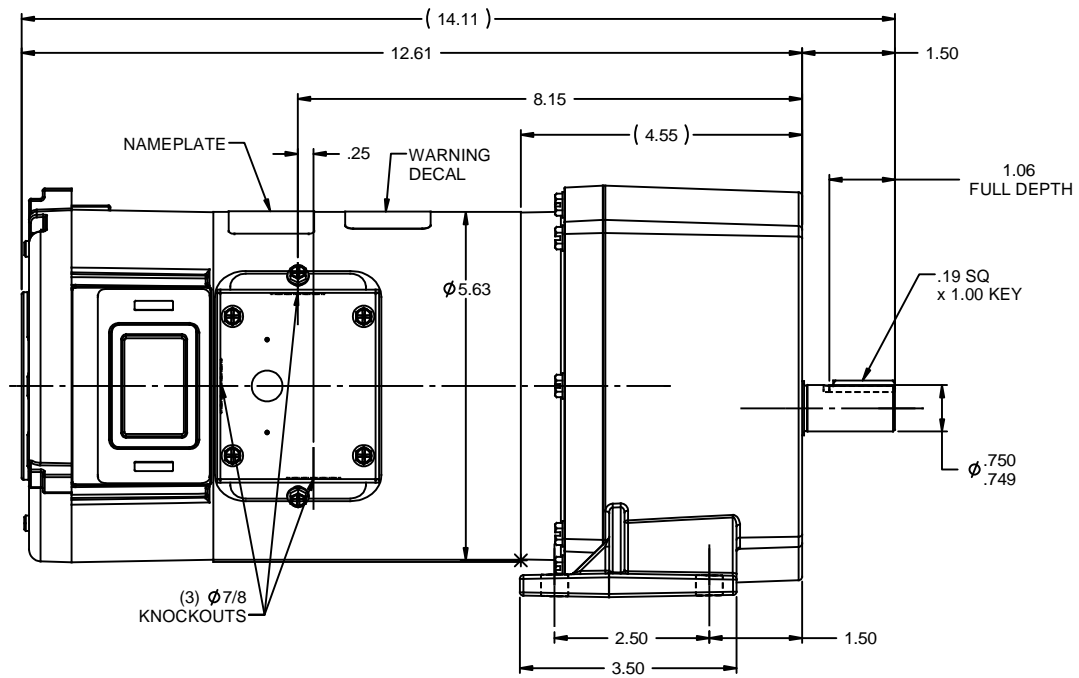

NOTES:
1) GEARBOX OIL: MOBIL-MOBIL GEAR 600XP-320

CATALOG No.	VOLTS	INPUT HP	GEAR RATIO	RPM	F.L. TORQUE (LB-IN)
108706.00	90	1/4	13:1	135	105
108705.00	90	1/4	19:1	92	160
108704.00	90	1/4	29:1	60	238
108703.00	90	1/4	42:1	42	353
108702.00	90	1/4	95:1	18	750
108701.00	90	1/4	143:1	12	1030
108700.00	90	1/4	212:1	8	1087

TOLERANCES UNLESS SPECIFIED		ELECTRIC MOTORS GEARMOTORS AND DRIVES		DRAWN IPG 6/9/10	
DEC	INCHES	LEESON		CHK	
x	±.1	TITLE OUTLINE 48 FRAME DC - P1100 GEARBOX		APPR	
.xx	±.03			SCALE 1:2	
.xxx	±.005			REF 031210	
RELEASED: REF. 031210 & 032031		IPG 6/9/2010	MATL	FMF 108700.00	
NO	REVISION	BY & DATE	CHK ANG ±1/2°	FINISH	PAGE OF
			RFP	PREV	SIZE DRAWING NO
			THIRD ANGLE PROJECTION	NETWORK FILE NAME 032033	B 032033
					REV