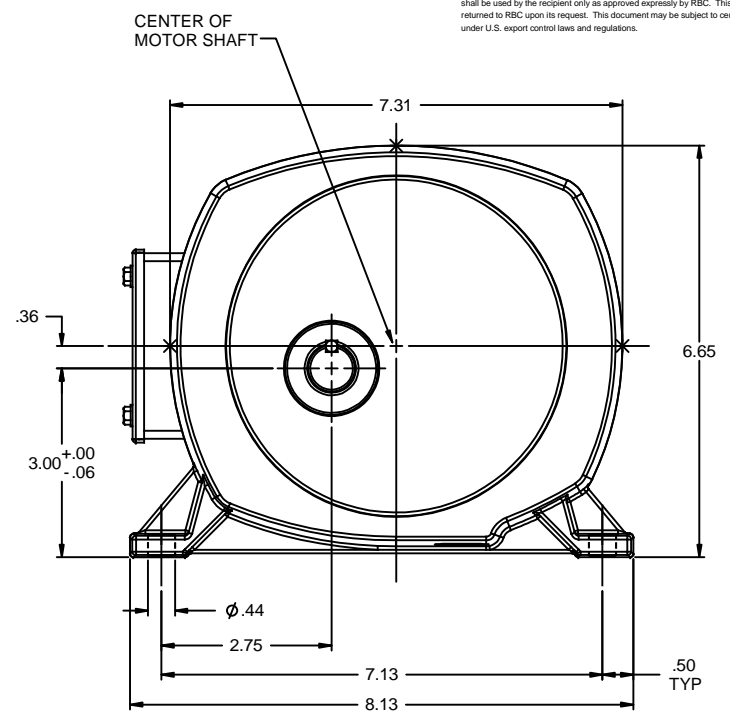

NOTES:
1) GEARBOX OIL: MOBIL-MOBIL GEAR 600XP-320

CATALOG No.	VOLTS	INPUT HP	GEAR RATIO	RPM	F.L. TORQUE (LB-IN)
108706.00	90	1/4	13:1	135	105
108705.00	90	1/4	19:1	92	160
108704.00	90	1/4	29:1	60	238
108703.00	90	1/4	42:1	42	353
108702.00	90	1/4	95:1	18	750
108701.00	90	1/4	143:1	12	1030
108700.00	90	1/4	212:1	8	1087

TOLERANCES UNLESS SPECIFIED		ELECTRIC MOTORS GEARMOTORS AND DRIVES		DRAWN IPG 6/9/10	
DEC	INCHES	LEESON		CHK	
x	±.1	TITLE OUTLINE 48 FRAME DC - P1100 GEARBOX		APPR	
.xx	±.03			SCALE 1:2	
.xxx	±.005			REF 031210	
RELEASED: REF. 031210 & 032031		IPG 6/9/2010	MATL	FMF 108700.00	
NO	REVISION	BY & DATE	CHK ANG ±1/2°	FINISH	PAGE OF
			RFP	PREV	SIZE DRAWING NO
			THIRD ANGLE PROJECTION	NETWORK FILE NAME 032033	B 032033
					REV