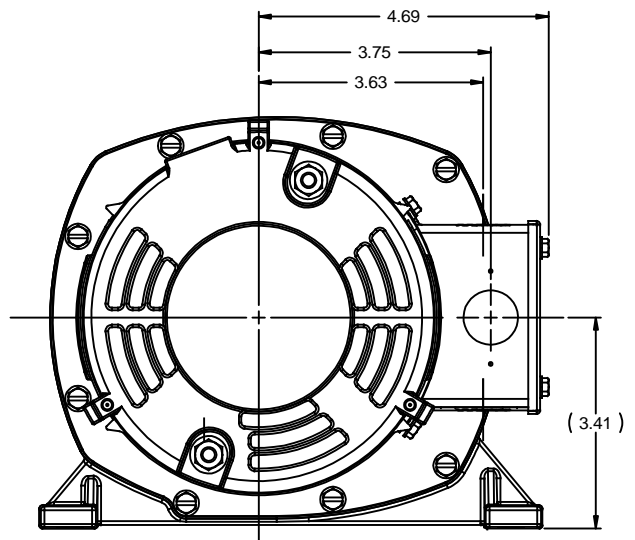

NOTES:
1) GEARBOX OIL: MOBIL-MOBIL GEAR 600XP-320

CATALOG No.	VOLTS	INPUT HP	GEAR RATIO	RPM	F.L. TORQUE (LB-IN)
108706.00	90	1/4	13:1	135	105
108705.00	90	1/4	19:1	92	160
108704.00	90	1/4	29:1	60	238
108703.00	90	1/4	42:1	42	353
108702.00	90	1/4	95:1	18	750
108701.00	90	1/4	143:1	12	1030
108700.00	90	1/4	212:1	8	1087

TOLERANCES UNLESS SPECIFIED		ELECTRIC MOTORS GEARMOTORS AND DRIVES		DRAWN IPG 6/9/10	
DEC	INCHES	LEESON		CHK	
x	±.1	TITLE OUTLINE 48 FRAME DC - P1100 GEARBOX		APPR	
.xx	±.03			SCALE 1:2	
.xxx	±.005			REF 031210	
RELEASED: REF. 031210 & 032031		IPG 6/9/2010	MATL	FMF 108700.00	
NO	REVISION	BY & DATE	CHK ANG ±1/2°	FINISH	PAGE OF
			RFP	PREV	SIZE DRAWING NO
			THIRD ANGLE PROJECTION	NETWORK FILE NAME 032033	B 032033
					REV