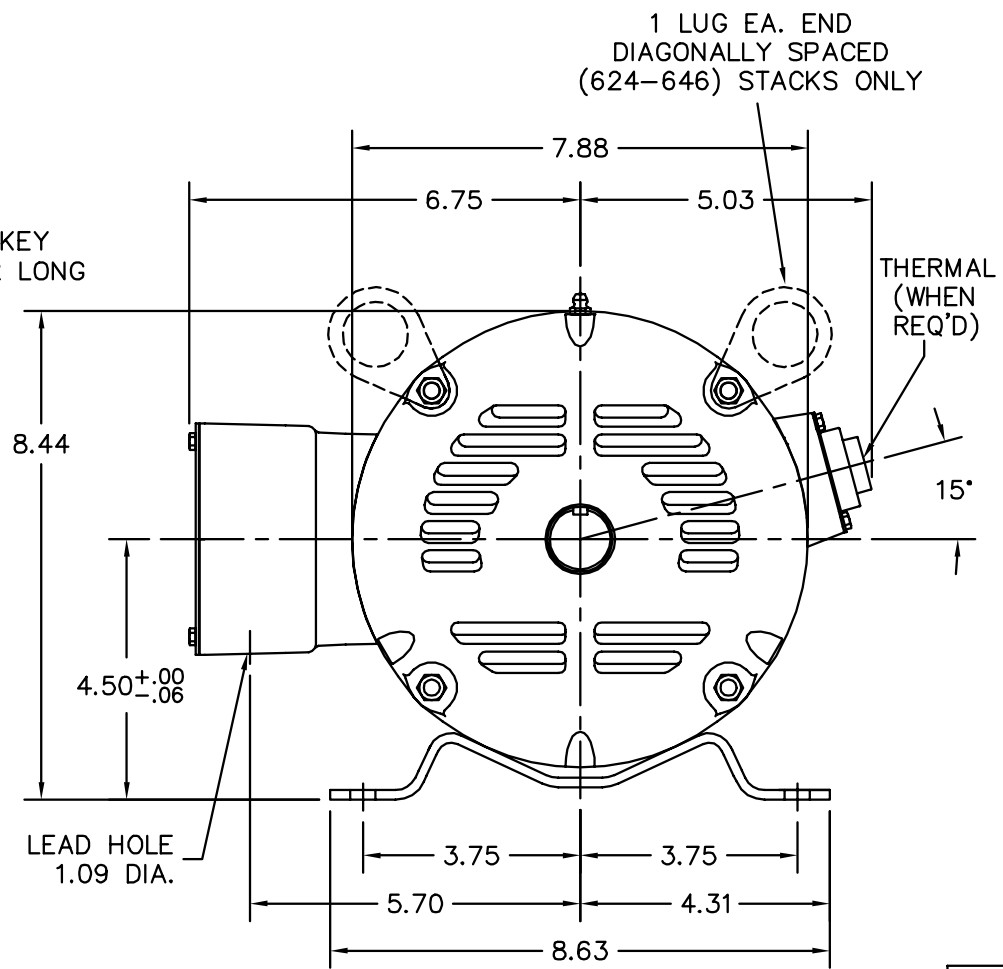

.25 KEY
2.12 LONG

CUSTOMER IS RESPONSIBLE FOR DETERMINING THAT BALDOR'S PRODUCT WILL PERFORM SUITABLY IN THE INTENDED APPLICATION.

REV. DESC: CHANGE KEY LENGTH FROM 1.75 TO 2.12		
REV. LTR: F	VERSION: 03	TDR: 000001059928
FILE: \AAA\00017\098	REVISED: 08:02:57 02/06/2018	BY: ENALEMO
MTL: -		

BALDOR

STD HORZ 182-4T OPSB 36M SUPER-E

SH 1 of 1

36LYG548