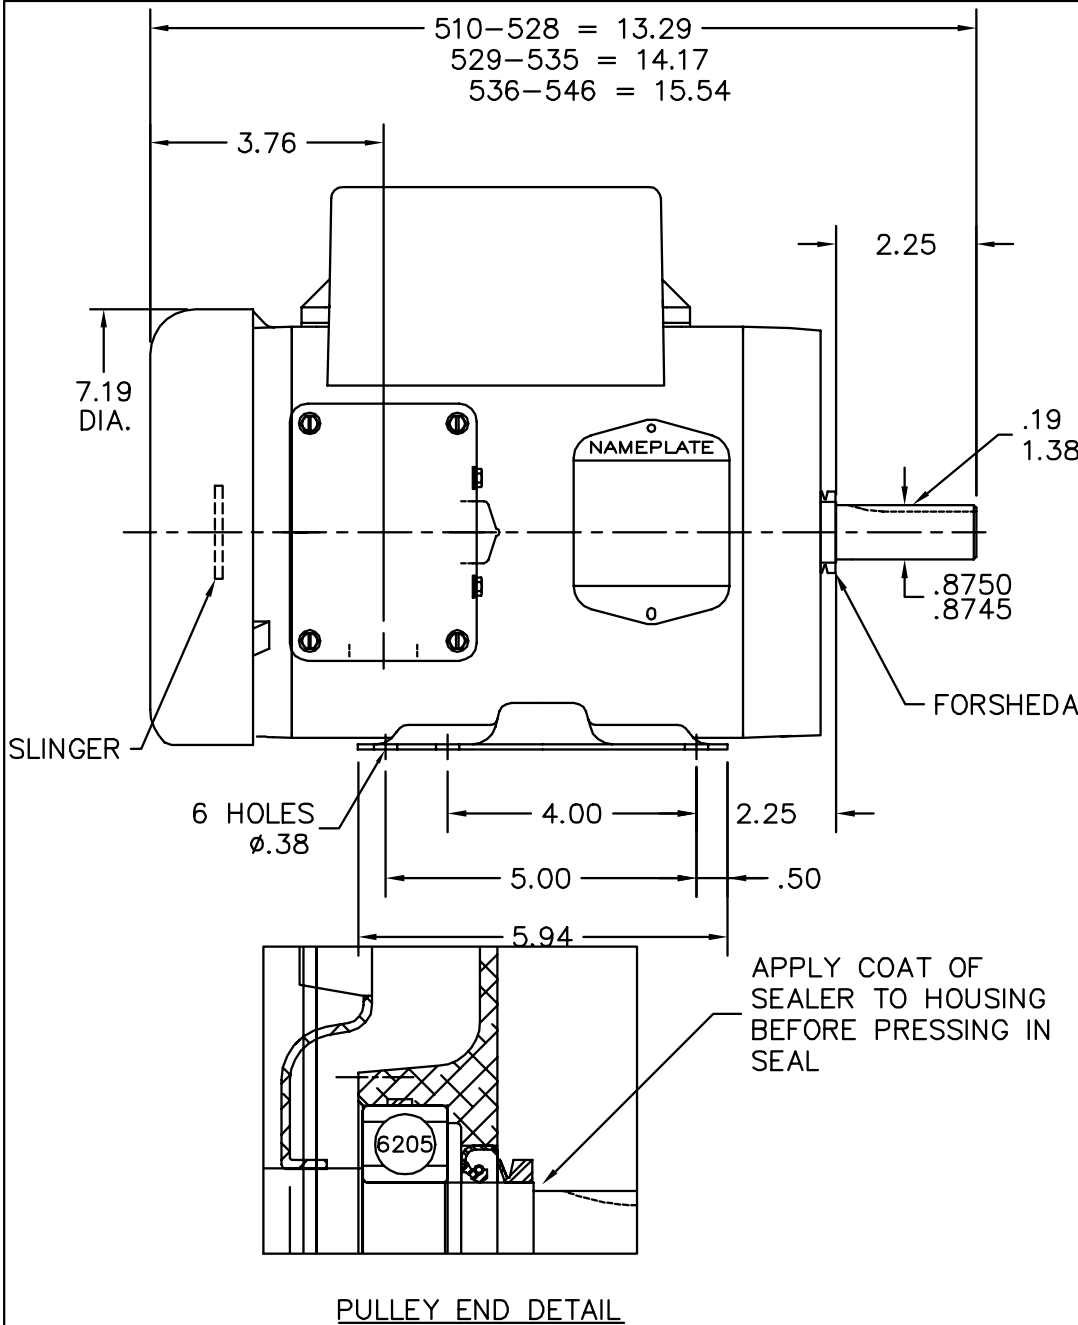

35LYE2351

FARM DUTY MOTOR

PULLEY END DETAIL

CUSTOMER IS RESPONSIBLE FOR DETERMINING THAT BALDOR'S PRODUCT WILL PERFORM SUITABLY IN THE INTENDED APPLICATION.

REV. DESC: REPLACE ENDPLATES		
REV. LTR: B	VERSION: 02	TDR: 000001063670
FILE: \AAA\00205\612	REVISED: 11:06:53 03/09/2018	BY: USJOBUR22
MTL: -		

BALDOR

HOR 143-5T TEFC LC,1" MTO KOBX,FARM DUTY,1.09 LH,SEAL PU END

35LYE2351