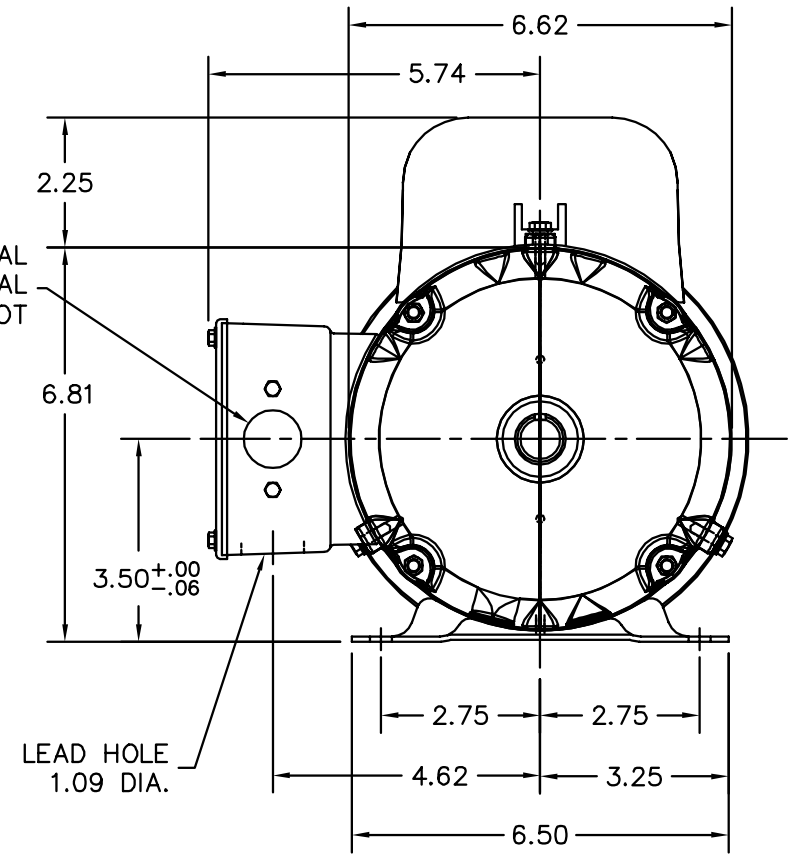

35LYE2351

FARM DUTY MOTOR

PULLEY END DETAIL

CUSTOMER IS RESPONSIBLE FOR DETERMINING THAT BALDOR'S PRODUCT WILL PERFORM SUITABLY IN THE INTENDED APPLICATION.

REV. DESC: REPLACE ENDPLATES		
REV. LTR: B	VERSION: 02	TDR: 000001063670
FILE: \AAA\00205\612	REVISED: 11:06:53 03/09/2018	BY: USJOBUR22
MTL: -		

BALDOR

HOR 143-5T TEFC LC,1" MTO KOBX,FARM DUTY,1.09 LH,SEAL PU END

35LYE2351