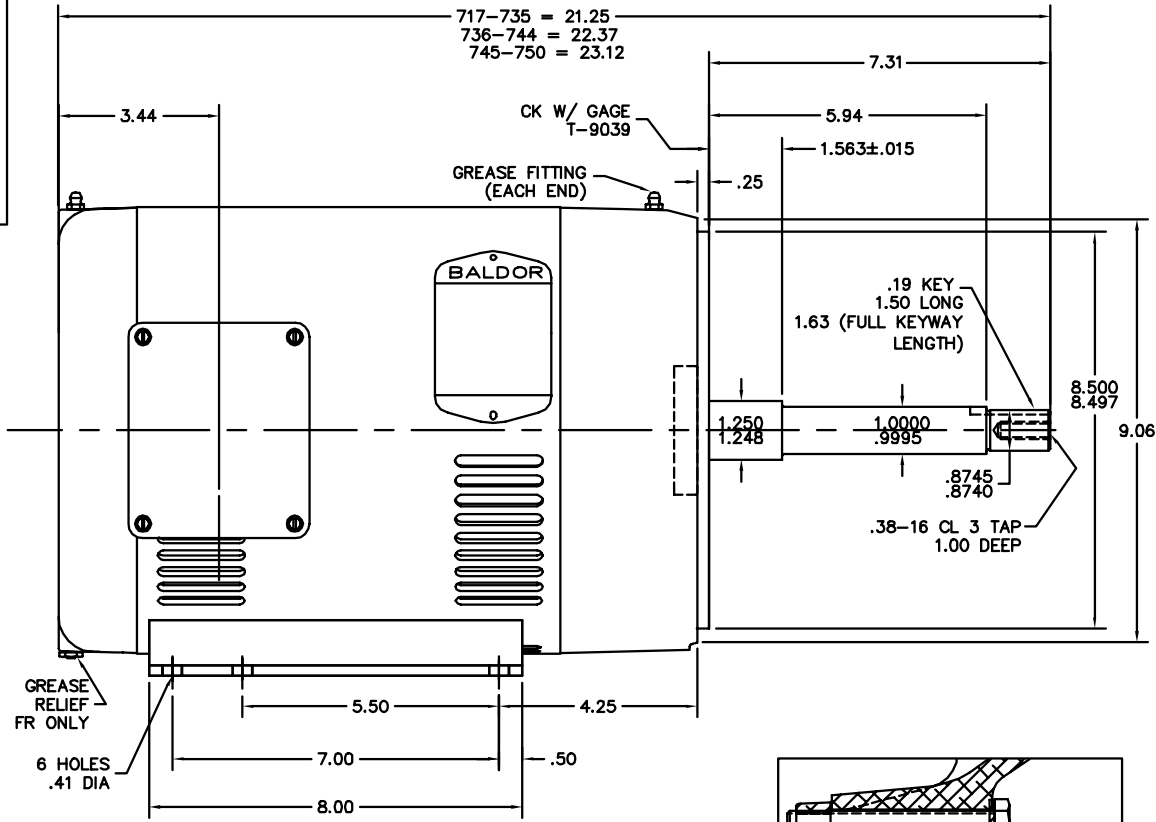

37LYF978

PULLEY END DETAIL

CUSTOMER IS RESPONSIBLE FOR DETERMINING THAT BALDOR'S PRODUCT WILL PERFORM SUITABLY IN THE INTENDED APPLICATION.

REV. DESC: REPLACE ENDPLATES		
REV. LTR: G	VERSION: 04	TDR: 000001018975
FILE: \AAA\00057\551	REVISED: 04:52:00 03/16/2017	BY: USZAHAR
MTL: -		

BALDOR

HORZ 213-5TCZ OPSB 37M W/ SCREENS (WEST COAST PUMP) M1S.4.I

SH 1 of 1

37LYF978