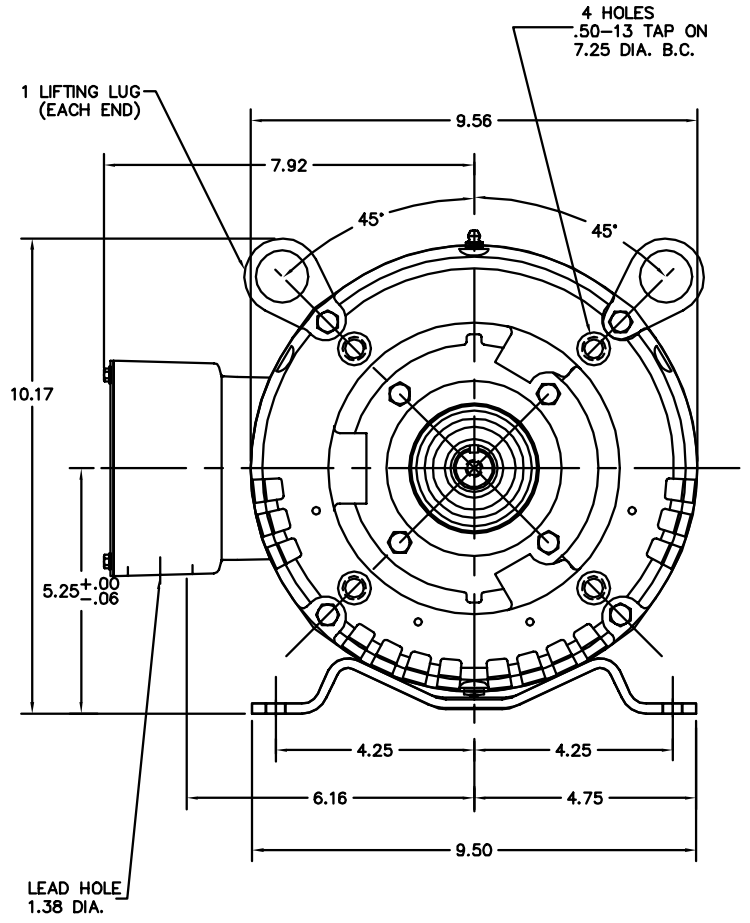

37LYF978

PULLEY END DETAIL

CUSTOMER IS RESPONSIBLE FOR DETERMINING THAT BALDOR'S PRODUCT WILL PERFORM SUITABLY IN THE INTENDED APPLICATION.

REV. DESC: REPLACE ENDPLATES		
REV. LTR: G	VERSION: 04	TDR: 000001018975
FILE: \AAA\00057\551	REVISED: 04:52:00 03/16/2017	BY: USZAHAR
MTL: -		

BALDOR

HORZ 213-5TCZ OPSB 37M W/ SCREENS (WEST COAST PUMP) M1S.4.I

SH 1 of 1

37LYF978