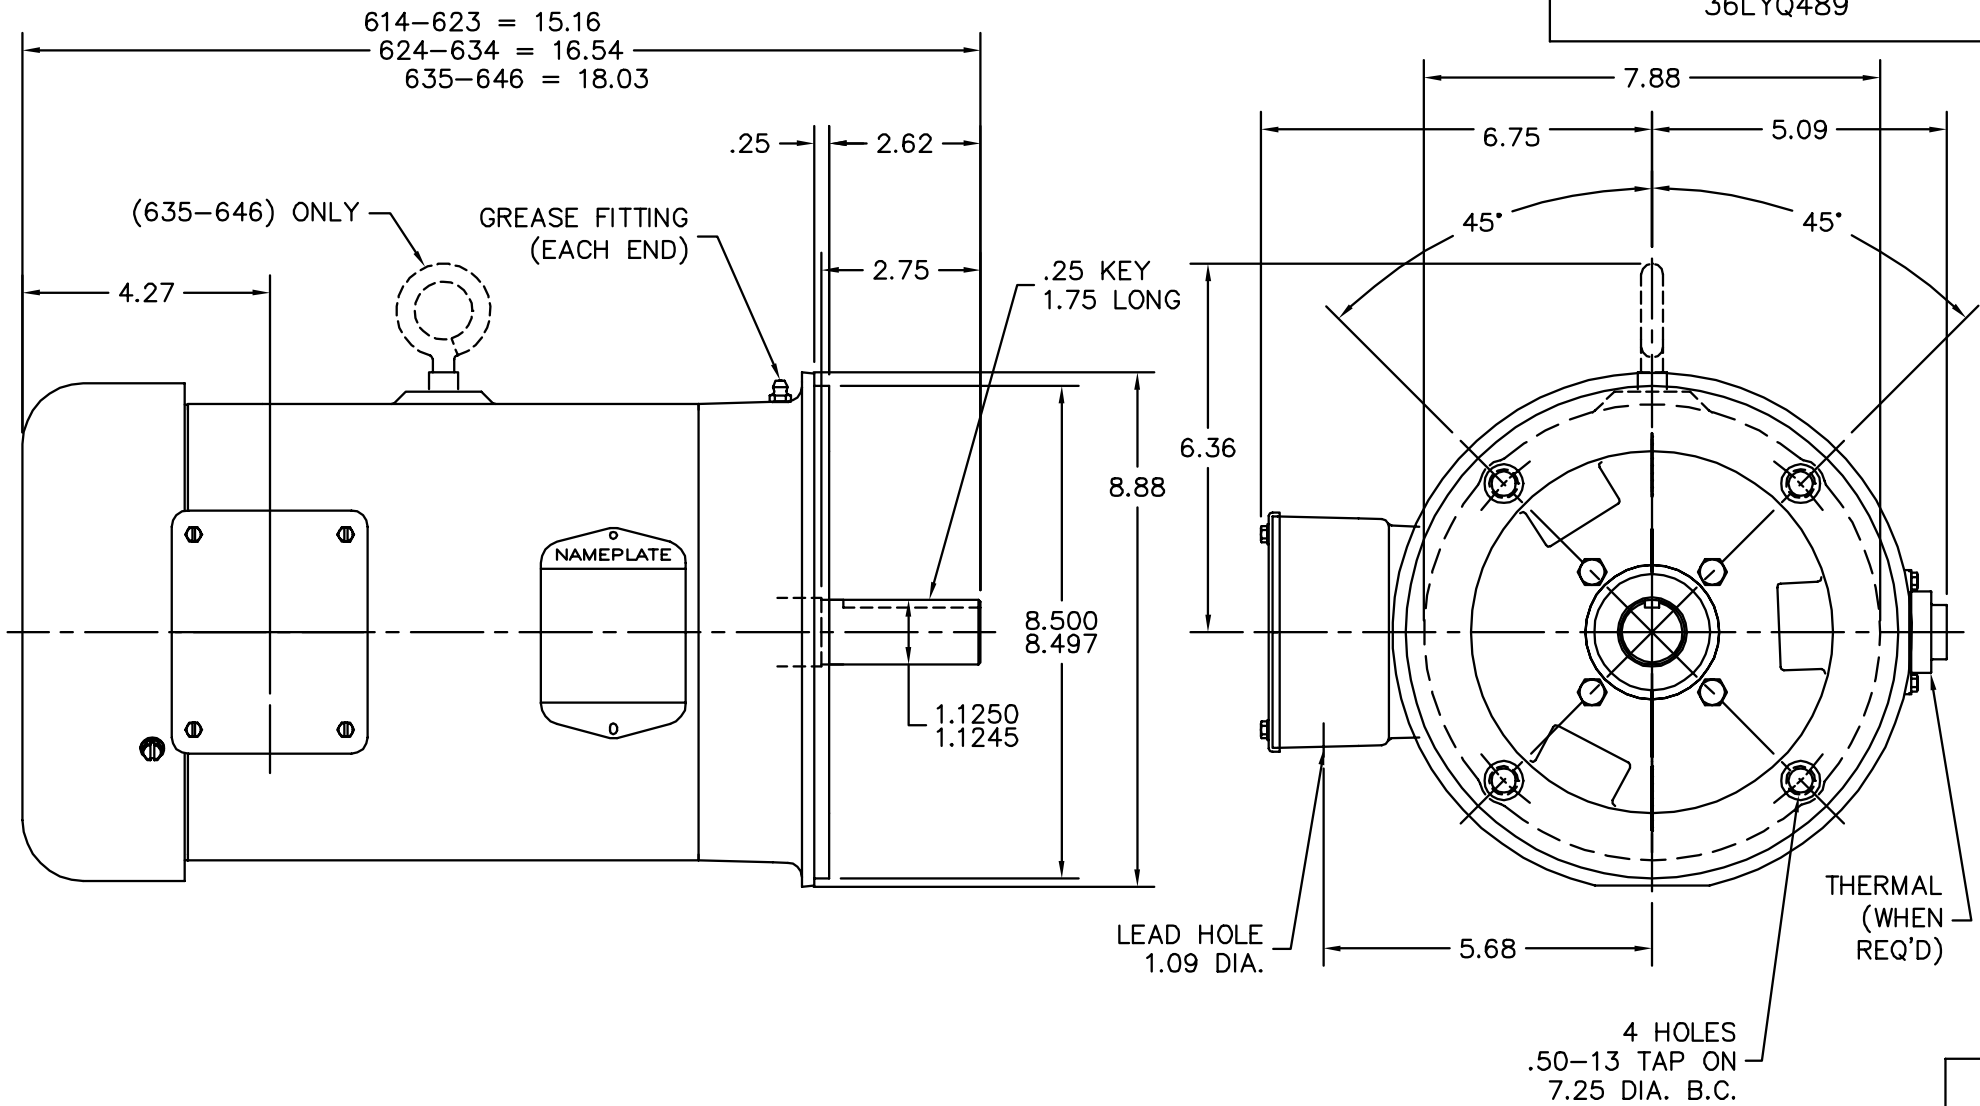

36LYQ489

CUSTOMER IS RESPONSIBLE FOR DETERMINING THAT BALDOR'S PRODUCT WILL PERFORM SUITABLY IN THE INTENDED APPLICATION.

REV. DESC: DESCRIPTION CHANGE ONLY		
REV. LTR: B	VERSION: 02	TDR: 000001053755
FILE: \AAA\00217\791	REVISED: 10:51:14 12/11/2017	BY: ENBRAMO
MTL: -		

BALDOR

VERT 182-4TC OPEN 36M W/DRIP COVER (NO EXTERNAL FAN)

SH 1 of 1

36LYQ489