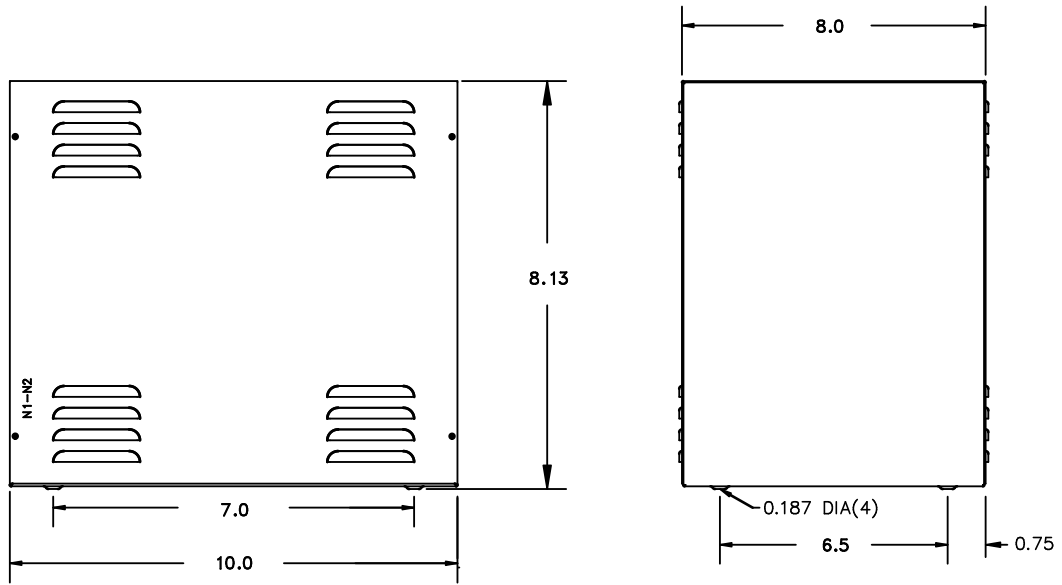

PART NUMBER
CREN1

ENCLOSURE TYPE:1

E490697
N1

GUELPH, ONT BARABOO, WI COMPTON, CA MONTERREY, MX

MADE IN CANADA

npl785

All Dimensions in inches

ENCLOSURE COLOR :ASA 61 GREY