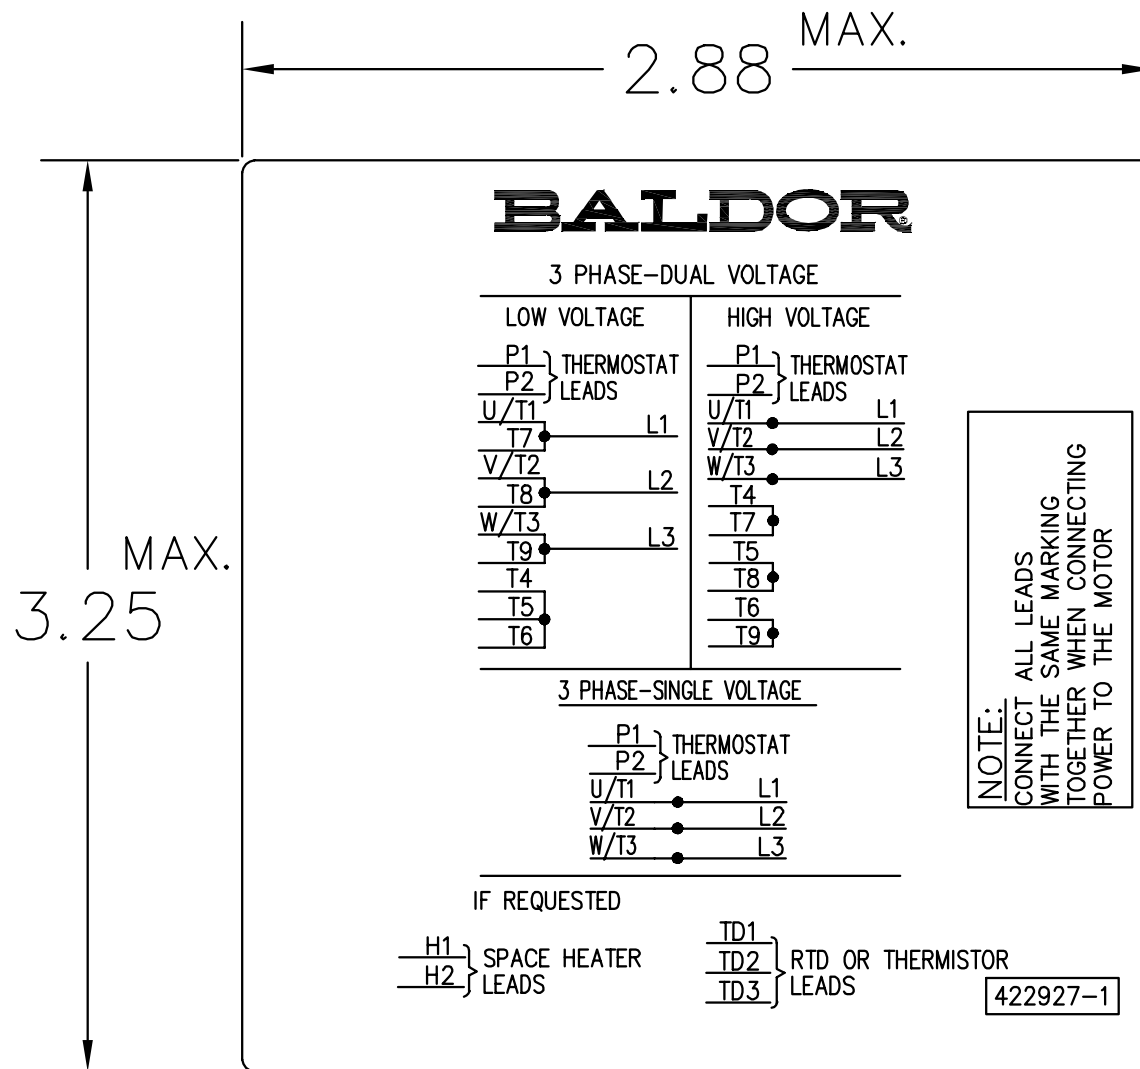

NOTE:
 DATA TO BE SIZED
 SO THAT IT FITS INTO
 MATERIAL DECAL
 DIMENSIONS. MAKE
 LETTERS & NUMBERS
 AS LARGE AS POSSIBLE.

MATERIAL: CERAMATIC DGF-P4
 PERMA GRIP ADHESIVE

ALL LETTERS, NUMBERS AND LINES TO BE BLACK ON WHITE BACKGROUND.

REV. DESC: CHANGE BACKGROUND COLOR FROM GOLD TO WHITE		
REV. LTR: B	VERSION: 02	TDR: 00000788708
FILE: \RGG\00000\203	REVISED: 08:09:29 03/04/2013	
MTL: -	BY: RGGWT	

BALDOR

EXTERNAL CONNECTION LABEL
 SH 1 of 1