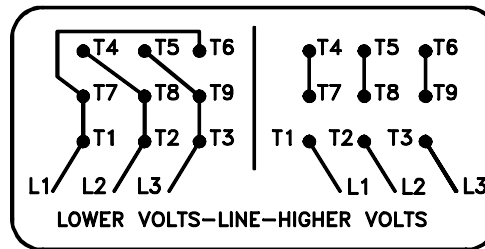

A-C MOTOR CONNECTION DIAGRAM STANDARD 9 LEAD DELTA-CONNECTED

REV. DESC: LOADED TO BUS, C/R 335225		
REV. LTR: -	VERSION: 00	TDR: 00000538207
FILE: \MGA\00000\661	REVISED: 10: 47: 51 04/30/2010	
MTL: -	BY: RAGRA	

BALDOR

CONN DIAG - STANDARD 9 LEAD, DELTA-CONNECTED
SH 1 of 1

416820-002