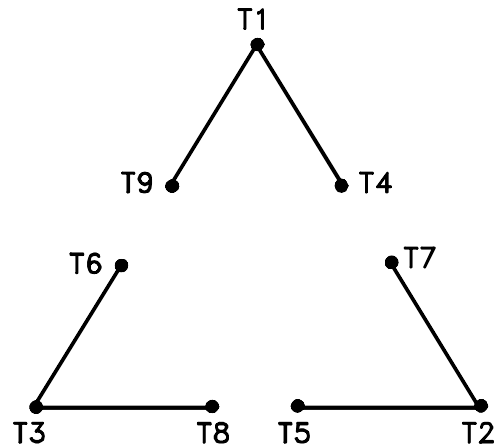

A-C MOTOR CONNECTION DIAGRAM STANDARD 9 LEAD DELTA-CONNECTED

REV. DESC: LOADED TO BUS, C/R 335225		
REV. LTR: -	VERSION: 00	TDR: 00000538207
FILE: \MGA\00000\661	REVISED: 10: 47: 51 04/30/2010	
MTL: -	BY: RAGRA	

BALDOR

CONN DIAG - STANDARD 9 LEAD, DELTA-CONNECTED
SH 1 of 1

416820-002